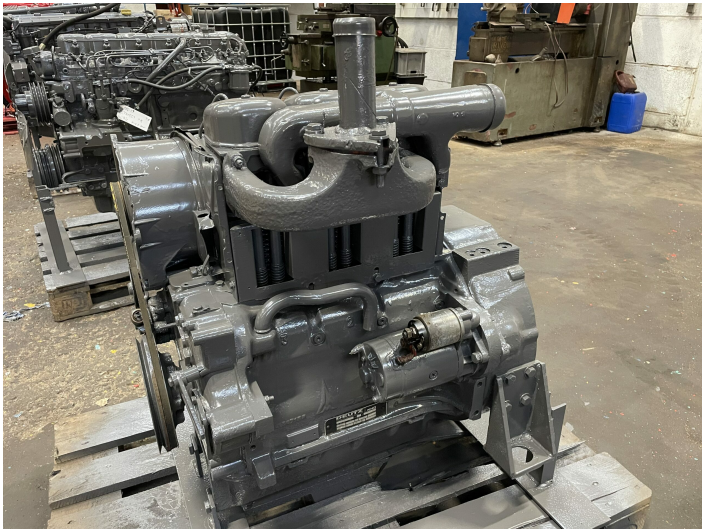

Deutz F3L912 engine

PRODUCT NO.: 25237

Serial no.: 5942986

Location: 12B

Condition: Used

Horsepower: 38 hp

RPM: 1800

Length: 800 mm

Width: 700 mm

Height: 1000 mm

Weight: 400 kg

Brand: Deutz

kW: 28,34

Engine Type: Diesel

Description

12 volt. Tested OK. Oil pressure: 3.5 - 4.0 bar. Good running.