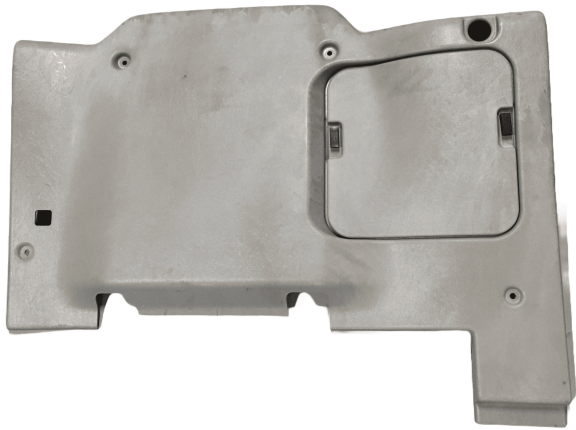

# Rear section panel, Volvo L90H

---

**PRODUCT NO.:** 25271

**Condition:** Used

**Brand:** Volvo

## Description

Volvo OE Reference:16266897 Suitable for following Volvo Machines: Volvo Wheel Loader L60H, L70H, L90H, L110H, L120H, L150H, L180 HL, L180H, L220H, L250H