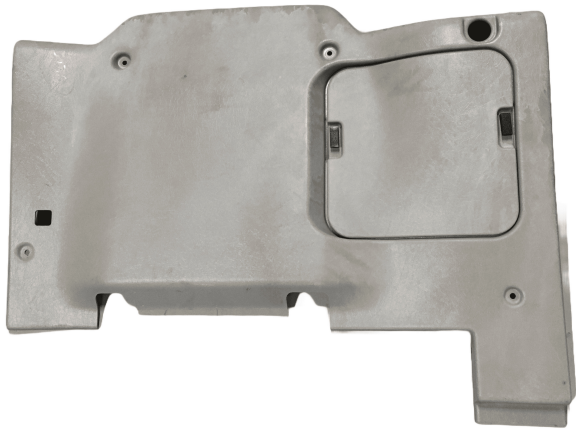

# Rear section panel, Volvo L90H

---

**PRODUCT NO.:** 25271

**Location:** 12B

**Condition:** Used

**Brand:** Volvo

## Description

Volvo OE Reference: 16266897 Suitable for following Volvo Machines: Volvo Wheel Loader L60H, L70H, L90H, L110H, L120H, L150H, L180 HL, L180H, L220H, L250H