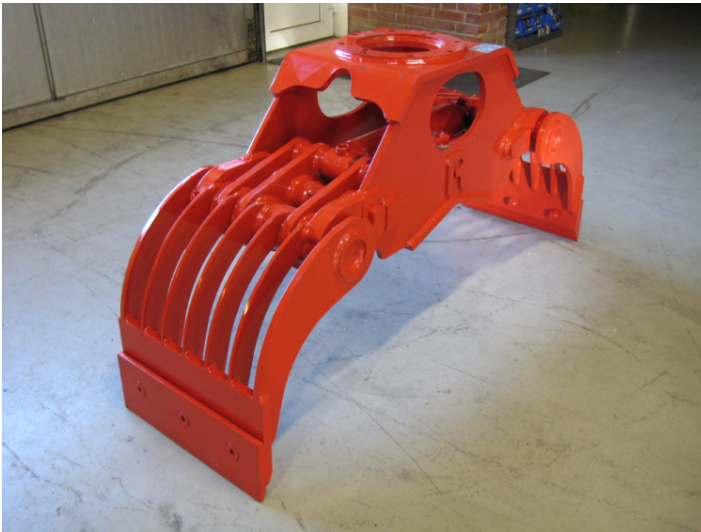

# Rozzi RS300F sorting grab

---

**PRODUCT NO.:** 10003924

**Serial no.:** 63245

**Condition:** New

**Weight:** 290 kg

**Brand:** Rozzi

**CBM:** 3

**Liter:** 300

**Machine size:** 6000-10000 kg

## Description

Bolted edge. Without rotator. Prepared for Thumm 609H rotator. See enclosed spec.