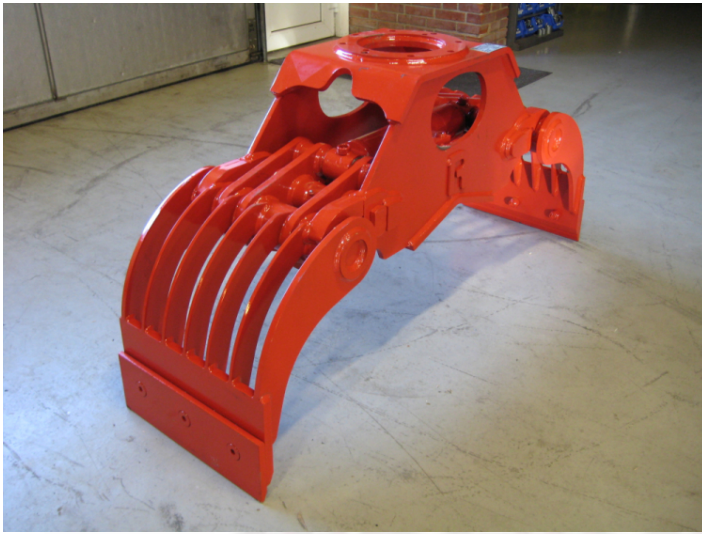

Rozzi RS300F sorting grab

PRODUCT NO.: 10003924

Serial no.: 63245

Condition: New

Width: 450 mm

Weight: 290 kg

Brand: Rozzi

CBM: 3

Liter: 300

Machine size: 6000-10000 kg

Description

Bolted edge. Without rotator. Prepared for Thumm 609H rotator. See enclosed spec.

Gallery