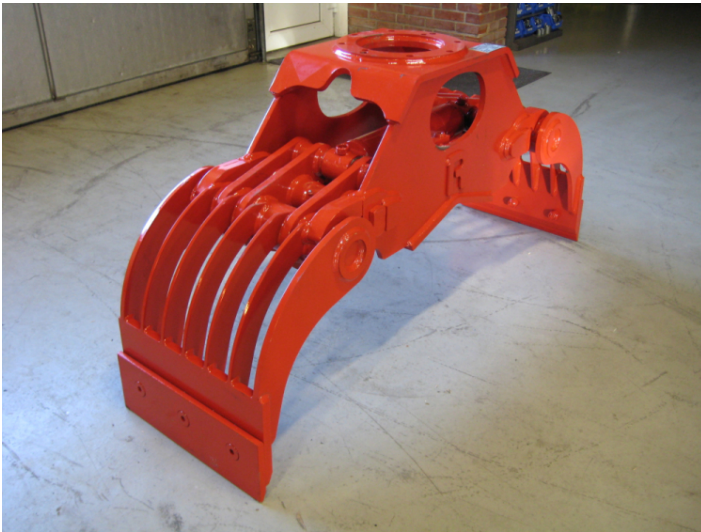

Rozzi RS300F sorting grab

PRODUCT NO.: 10003924

Serial no.: 63245

Condition: New

Weight: 290 kg

Brand: Rozzi

CBM: 3

Liter: 300

Machine size: 6000-10000 kg

Description

Bolted edge. Without rotator. Prepared for Thumm 609H rotator. See enclosed spec.

Gallery