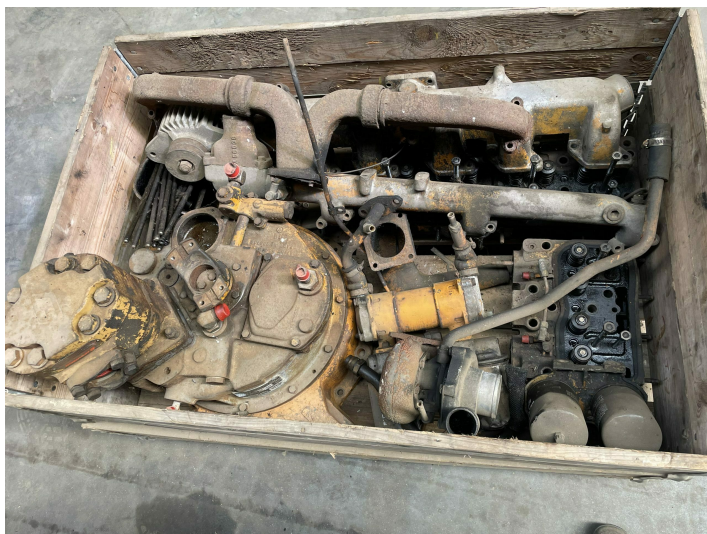

Case BDT504 engine parts ex. Case 1450

PRODUCT NO.: 24914

Location: 6B

Condition: Used

Brand: Case

Description

Hydr. pump Converter 3 pcs. Cylinder head Turbo Manifold Total price

Gallery