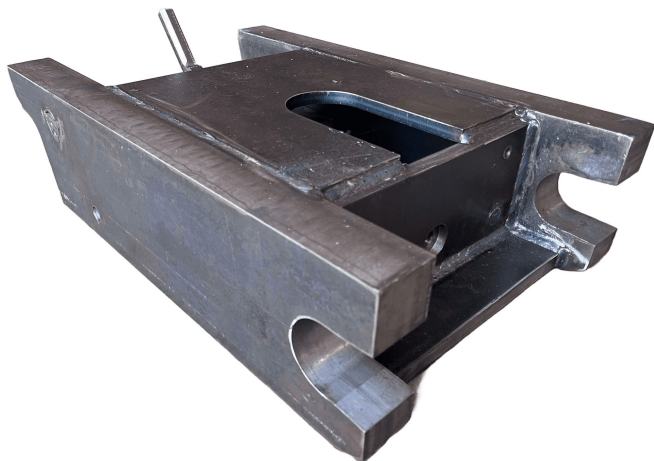

S70 Mechanical Base

PRODUCT NO.: 15 S70MBASE

Location: P15D

Condition: New

Type: S30 – S100

Mechanical/hydraulic: Mechanical

Gallery