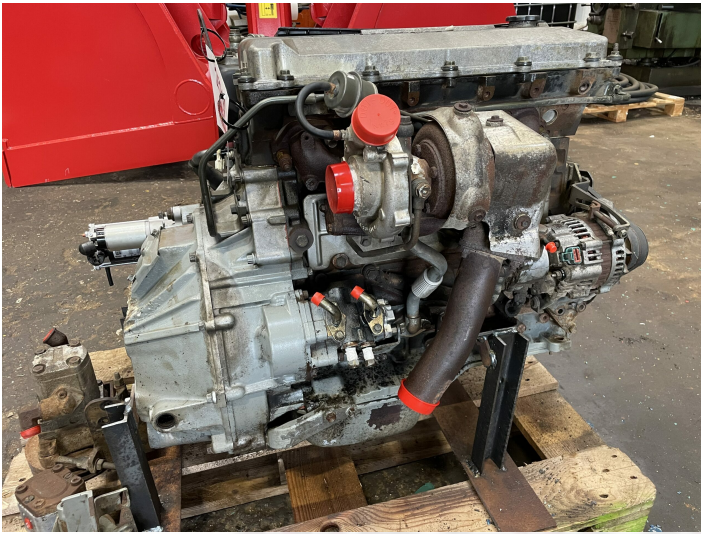

# Isuzu OHC 4HE1 engine ex. sweeper

**PRODUCT NO.: 25214**

**Location:** 7B

**Condition:** Used

**Length:** 1000 mm

**Width:** 750 mm

**Height:** 1000 mm

**Weight:** 600 kg

**Brand:** Isuzu

**Engine Type:** Diesel

## Description

Tested OK. Oil pressure: 5-8 bar.