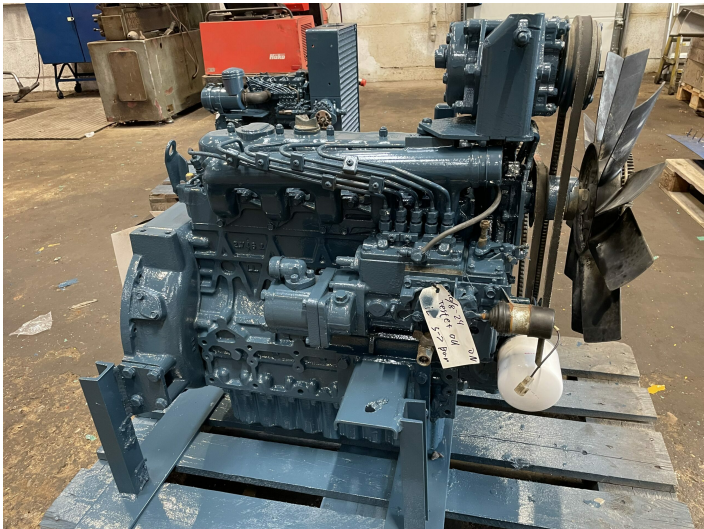

Kubota F2803 engine - 5 cyl.

PRODUCT NO.: 25218

Serial no.: 130255

Location: 6A

Condition: Used

Horsepower: 62,9 hp

RPM: 3000

Length: 900 mm

Width: 600 mm

Height: 900 mm

Weight: 500 kg

Brand: Kubota

kW: 46,16

Engine Type: diesel

Description

Tested OK. Oil pressure: 5-7 bar.