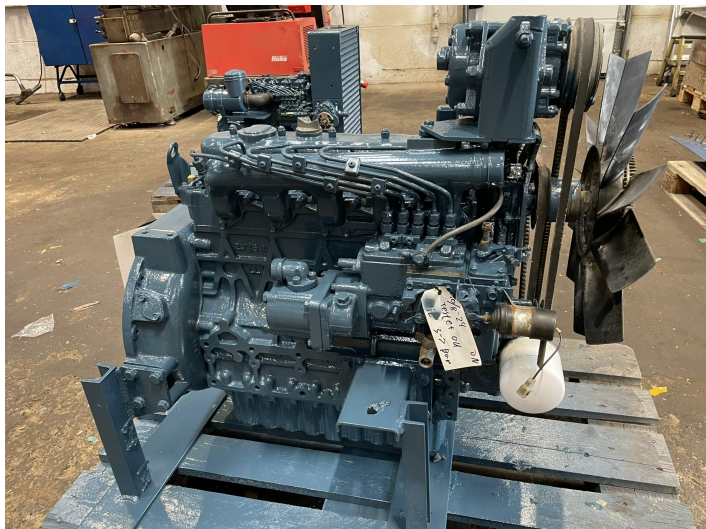

Kubota F2803 engine - 5 cyl.

PRODUCT NO.: 25218

Serial no.: 130255

Location: 6A

Condition: Used

Horsepower: 62,9 hp

RPM: 3000

Length: 900 mm

Width: 600 mm

Height: 900 mm

Weight: 500 kg

Brand: Kubota

kW: 46,16

Engine Type: Diesel

Description

Tested OK. Oil pressure: 5-7 bar.