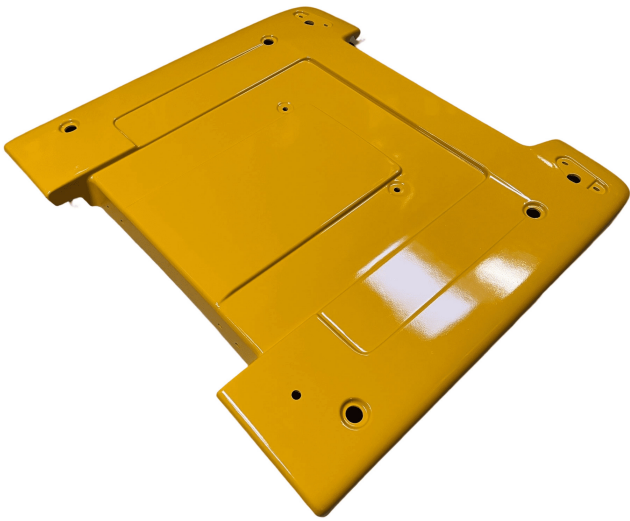

Roof, Volvo Wheel Loader

PRODUCT NO.: 23829

Maskinnummer: 15082543

Condition: New

Brand: Volvo

Description

Roof Suitable for following Volvo Machines: Volvo Wheel Loader L180F HL Volvo, L220F Volvo, L180F Volvo, L60F Volvo, L70F Volvo, L350F Volvo, L150F Volvo, L110F Volvo, L90F Volvo, L120F Volvo.