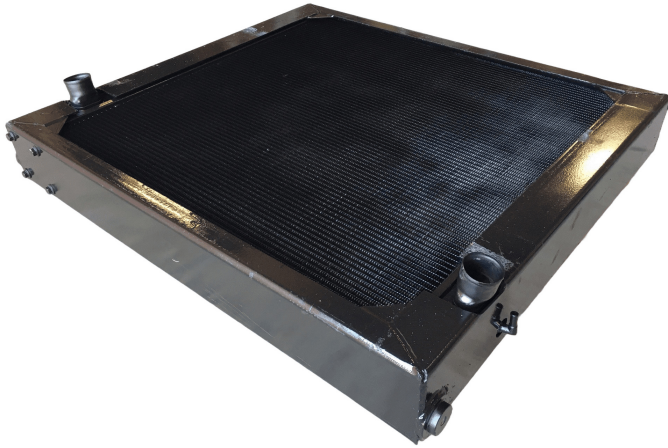

# Radiator refurbished Exchange, Volvo Wheel Loader

---

**PRODUCT NO.:** 11110285

**Maskinnummer:** 24946

**Location:** T14A

**Condition:** Used

**Brand:** Volvo

## Description

There is a new core element in the radiator. Suitable for following Volvo Machines: **Volvo Wheel Loader** L90B Volvo BM, L90C or Volvo BM, L90D Volvo, L90 Volvo BM, L90 CO Volvo BM Volvo ref nr: 11110285