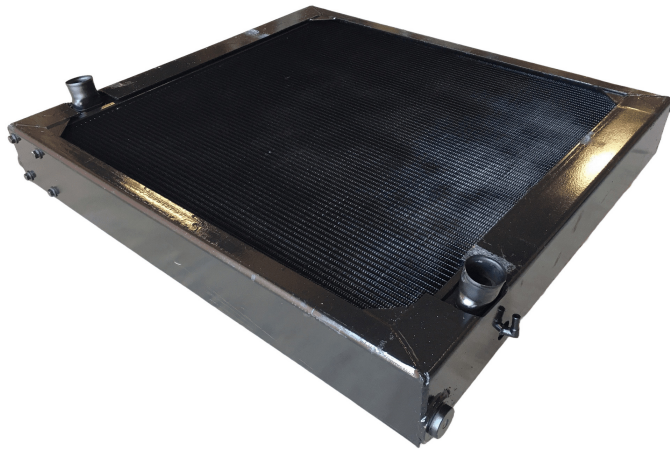

Cooler refurbished, ex. Volvo L90C

PRODUCT NO.: 11110285

Maskinnummer: 24946

Location: T14A

Condition: Used

Brand: Volvo

Description

There is a new core element in the radiator. Suitable for following Volvo Machines: **Volvo Wheel Loader** L90B Volvo BM, L90C or Volvo BM, L90D Volvo, L90 Volvo BM, L90 CO Volvo BM Volvo ref nr: 11110285