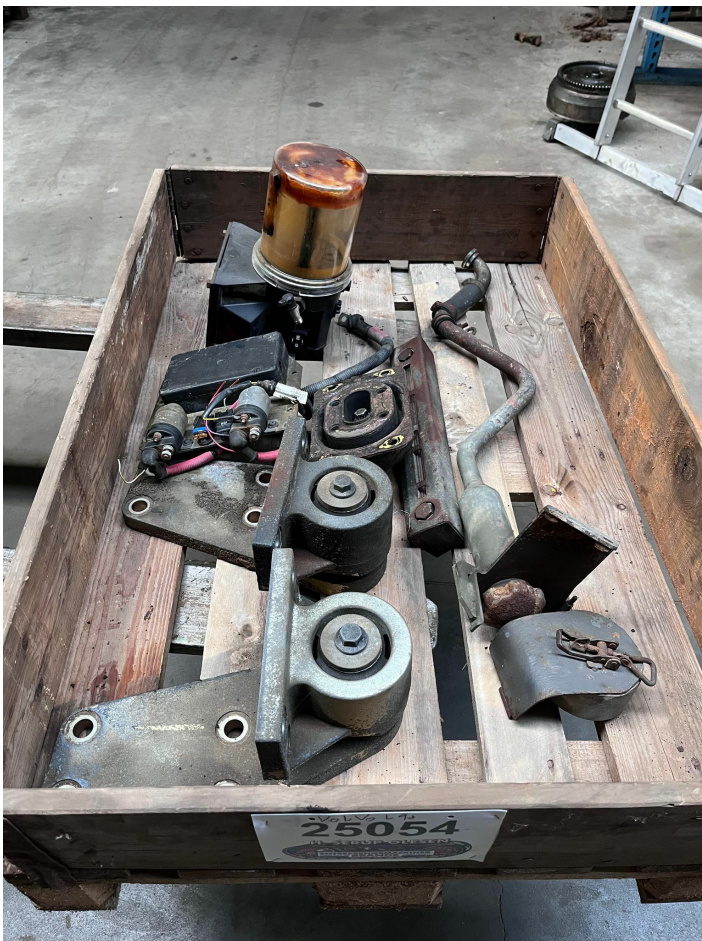

# Central Greasing & Anchorage T/M, Volvo L90E

---

**PRODUCT NO.: 25054**

**Serial no.: 22706**

**Location: 12B**

**Condition: Used**

**Brand: Volvo**

## Description

Volvo 11173116 Anchorage T/M Volvo 11173117 Anchorage T/M Suitable for following Volvo Machines: Volvo Wheel Loader L90E Volvo, L90E OR Volvo. Price is a pcs.