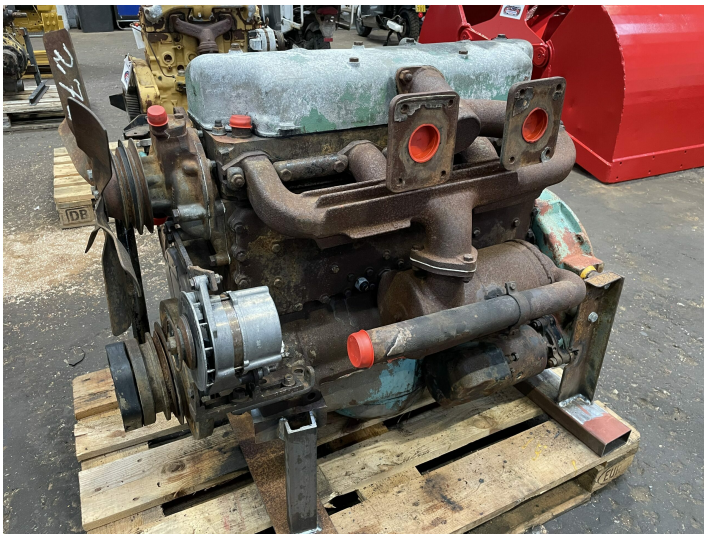

Mercedes OM352 - old model

PRODUCT NO.: 25037

Location: 6B

Condition: Used

Length: 1100 mm

Width: 800 mm

Height: 1000 mm

Weight: 800 kg

Brand: Mercedes

Engine Type: diesel

Description

Running.

Gallery