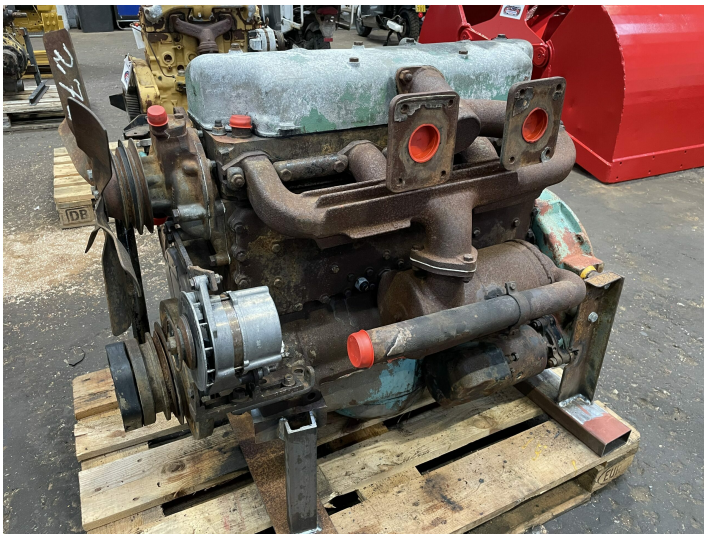

Mercedes OM352 - old model

PRODUCT NO.: 25037

Location: 6B

Condition: Used

Length: 1100 mm

Width: 800 mm

Height: 1000 mm

Weight: 800 kg

Brand: Mercedes

Engine Type: Diesel

Description

Running.

Gallery