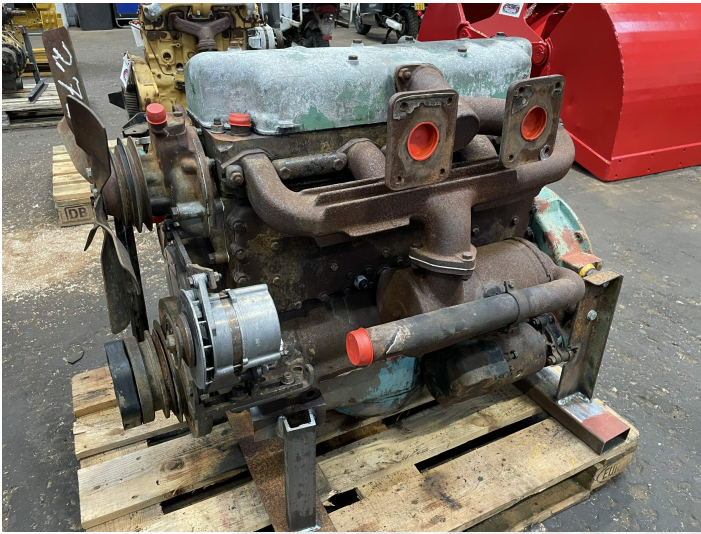

Mercedes OM352 - old model

PRODUCT NO.: 25037

Location: 6B

Condition: Used

Length: 1100 mm

Width: 800 mm

Height: 1000 mm

Weight: 800 kg

Brand: Mercedes

Engine Type: diesel

Description

Running.

Gallery