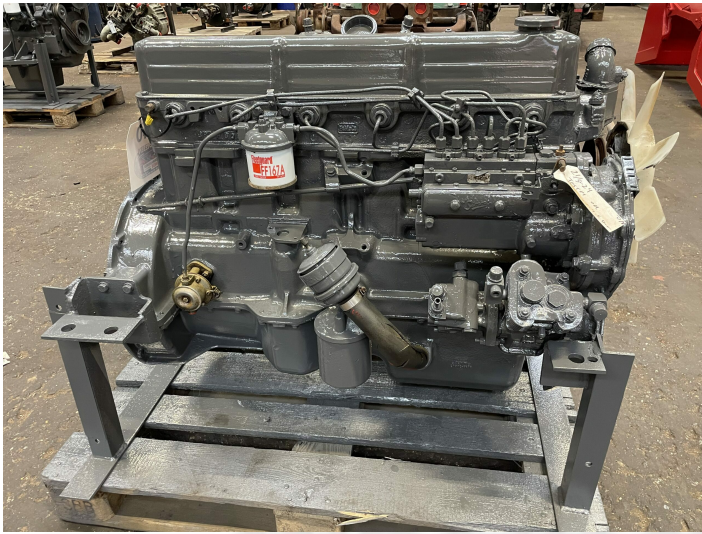

Ford 365 engine ex. Bray 552

PRODUCT NO.: 25040

Location: 6A

Condition: Used

Length: 1150 mm

Width: 800 mm

Height: 1000 mm

Weight: 1000 kg

Brand: Ford

Engine Type: Diesel

Description

Tested OK. Oil pressure: 3,5 - 4 bar.

Gallery