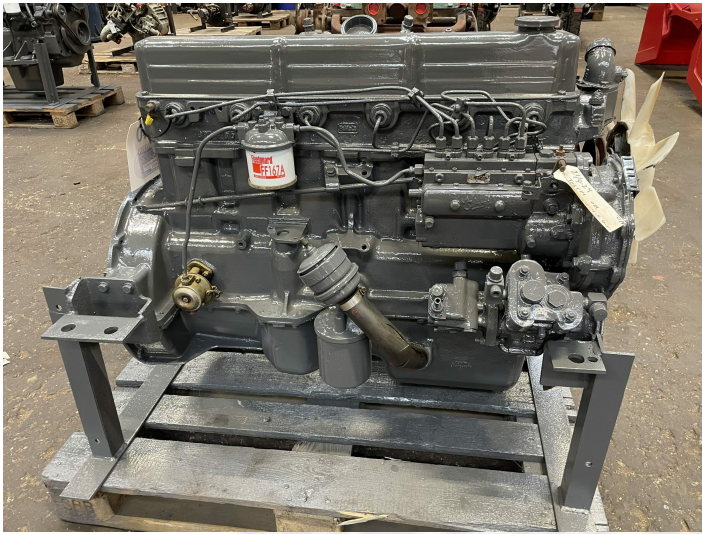

Ford 365 engine ex. Bray 552

PRODUCT NO.: 25040

Location: 6A

Condition: Used

Length: 1150 mm

Width: 800 mm

Height: 1000 mm

Weight: 1000 kg

Brand: Ford

Engine Type: diesel

Description

Tested OK. Oil pressure: 3,5 - 4 bar.

Gallery