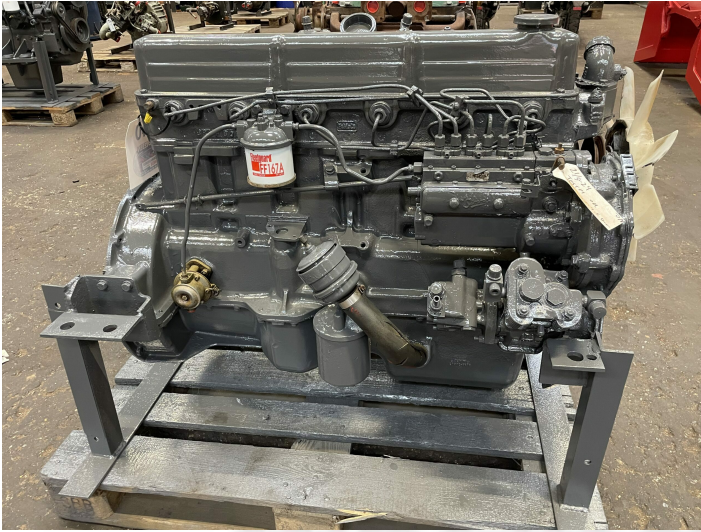

# Ford 365 engine ex. Bray 552

---

**PRODUCT NO.:** 25040

**Location:** 6A

**Condition:** Used

**Length:** 1150 mm

**Width:** 800 mm

**Height:** 1000 mm

**Weight:** 1000 kg

**Brand:** Ford

**Engine Type:** diesel

## Description

Tested OK. Oil pressure: 3,5 - 4 bar.