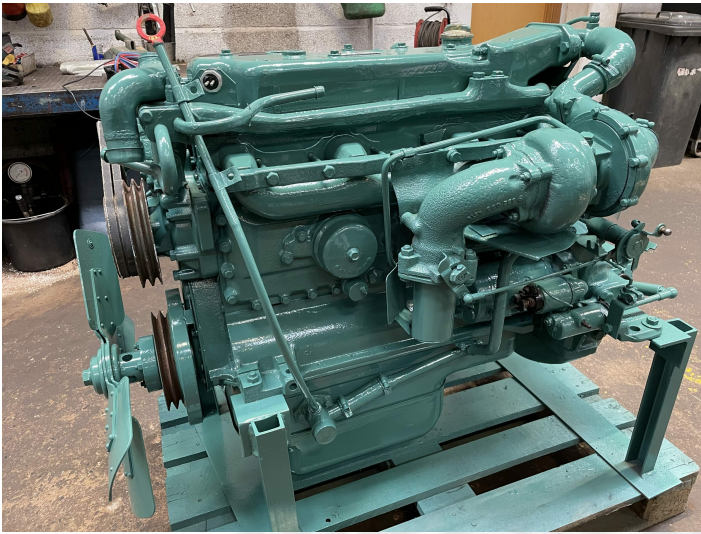

# Mercedes OM352A.V/3 engine

**PRODUCT NO.:** 24991

**Serial no.:** 352.972-10-551757

**Location:** 14B

**Condition:** Used

**Length:** 1250 mm

**Width:** 800 mm

**Height:** 1100 mm

**Weight:** 800 kg

**Brand:** Mercedes

**Engine Type:** Diesel

## Description

Tested OK. Good running condition. Oil pressure 5-7 bar.