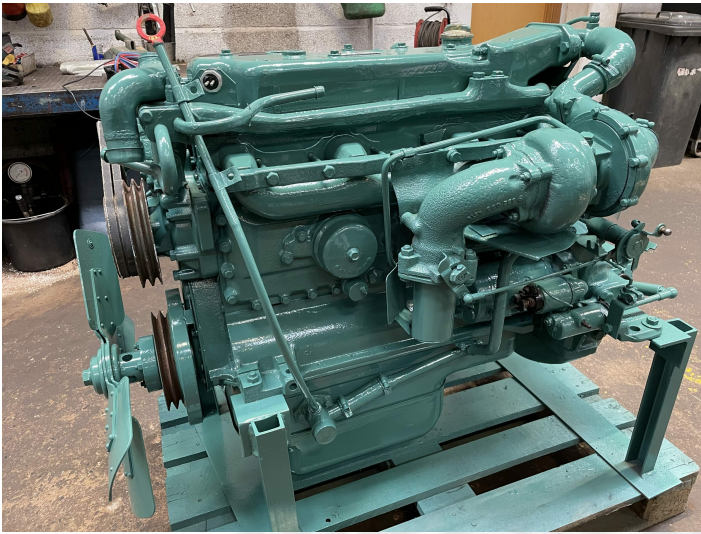

Mercedes OM352A.V/3 engine

PRODUCT NO.: 24991

Serial no.: 352.972-10-551757

Location: 14B

Condition: Used

Length: 1250 mm

Width: 800 mm

Height: 1100 mm

Weight: 800 kg

Brand: Mercedes

Engine Type: diesel

Description

Tested OK. Good running condition. Oil pressure 5-7 bar.

Gallery