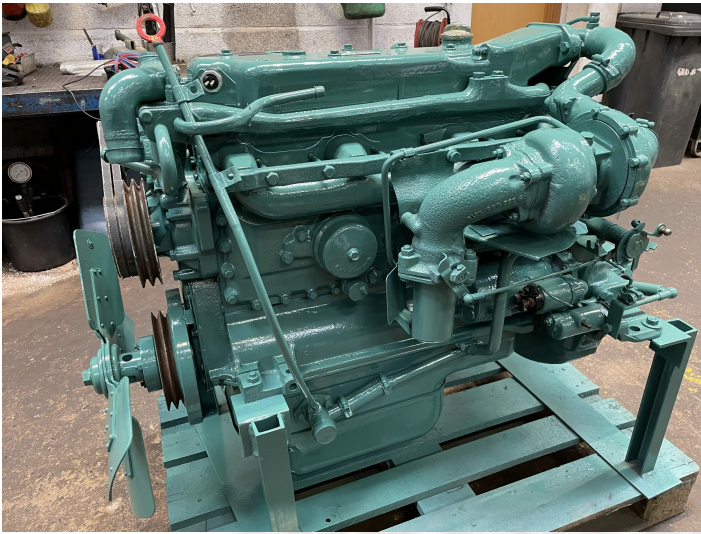

# Mercedes OM352A.V/3 engine

**PRODUCT NO.:** 24991

**Serial no.:** 352.972-10-551757

**Location:** 14B

**Condition:** Used

**Length:** 1250 mm

**Width:** 800 mm

**Height:** 1100 mm

**Weight:** 800 kg

**Brand:** Mercedes

**Engine Type:** diesel

## Description

Tested OK. Good running condition. Oil pressure 5-7 bar.