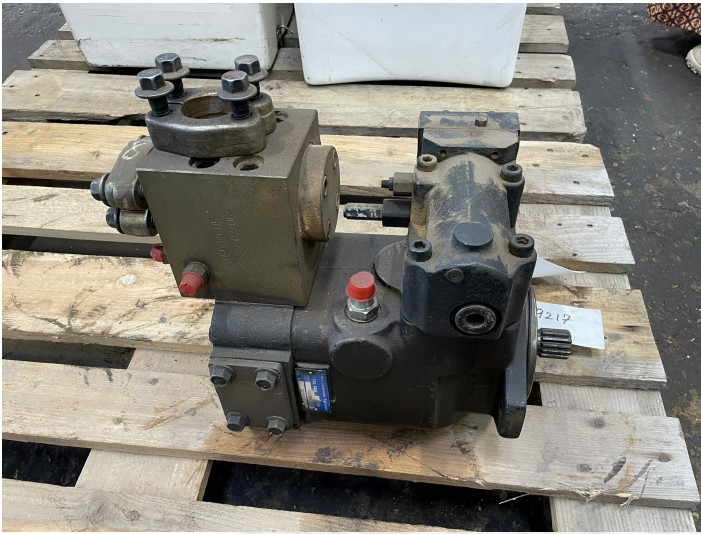

Hydr. pump ex. Volvo L180E s/no. 9717

PRODUCT NO.: 24980

Location: 14B
Condition: Used
Length: 450 mm
Width: 250 mm
Height: 500 mm
Weight: 75 kg
Brand: Volvo

Gallery