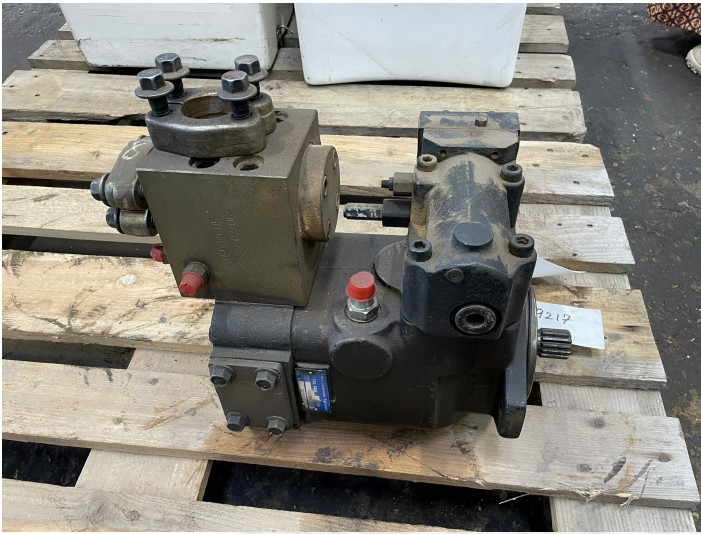

Hydr. pump ex. Volvo L180E s/no. 9717

PRODUCT NO.: 24980

Location: 14B

Condition: Used

Length: 450 mm

Width: 250 mm

Height: 500 mm

Weight: 75 kg

Brand: Volvo

Gallery