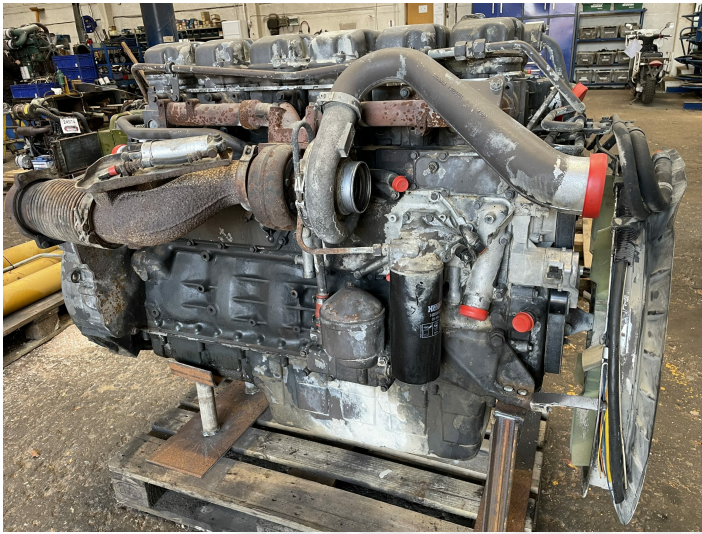

Scania DC1201 engine - only for spare parts

PRODUCT NO.: 24990

Location: 6A

Condition: Used

Horsepower: 419,99 hp

RPM: 1900

Length: 1550 mm

Width: 900 mm

Height: 1400 mm

Weight: 1500 kg

Brand: Scania

kW: 313,19

Engine Type: Diesel

Description

Crankshaft defect 11.705 Ltr. Euro 3 engine Is not working

Gallery