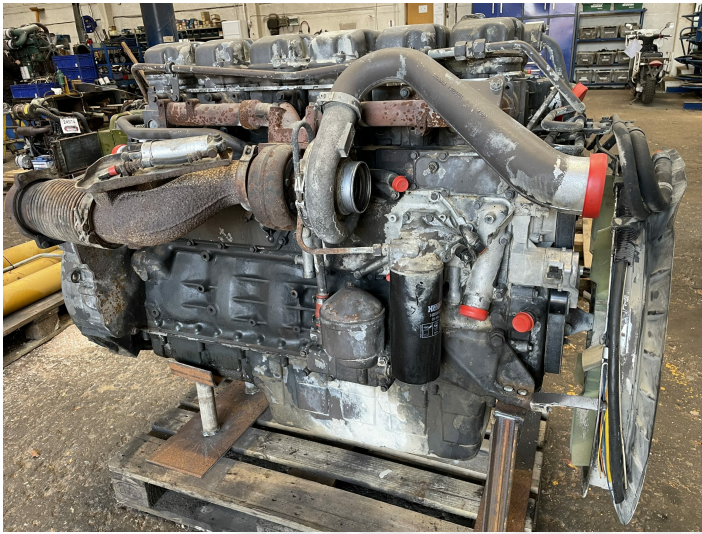

Scania DC1201 engine - only for spare parts

PRODUCT NO.: 24990

Location: 6A

Condition: Used

Horsepower: 419,99 hp

RPM: 1900

Length: 1550 mm

Width: 900 mm

Height: 1400 mm

Weight: 1500 kg

Brand: Scania

kW: 313,19

Engine Type: diesel

Description

Crankshaft defect 11.705 Ltr. Euro 3 engine Is not working

Gallery