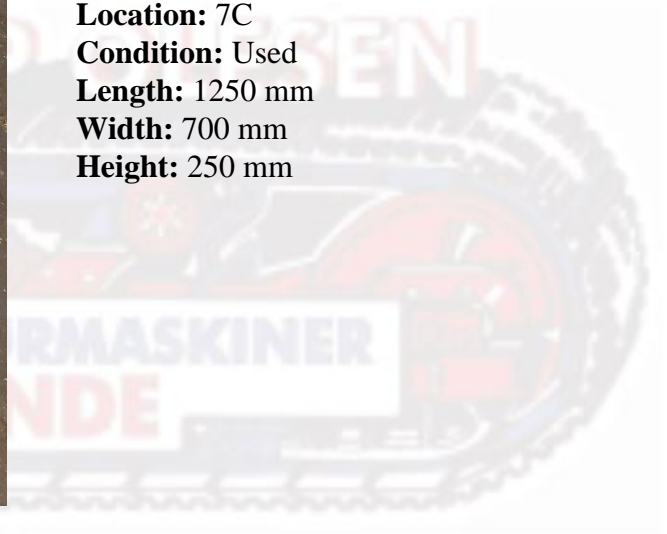

Electrical panel

PRODUCT NO.: 23798

Location: 7C

Condition: Used

Length: 1250 mm

Width: 700 mm

Height: 250 mm

Gallery