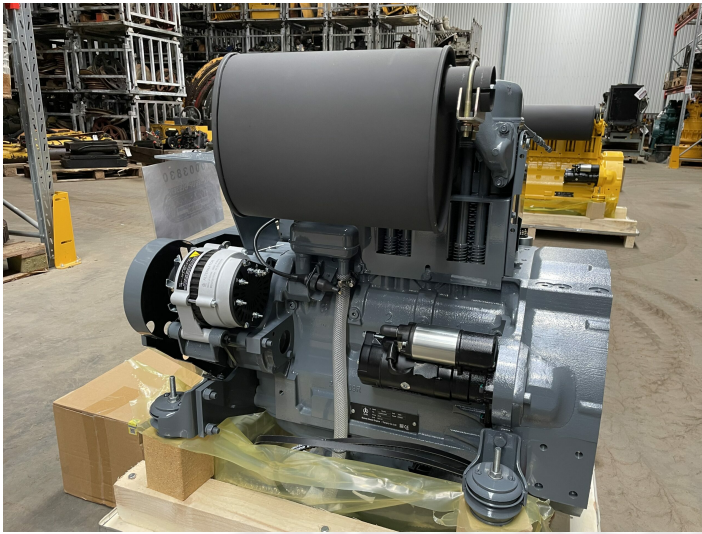

Deutz F3L912-G48 engine

PRODUCT NO.: 10003830

Serial no.: 2400049-G48

Condition: New

Horsepower: 48,28 hp

RPM: 2300

Weight: 400 kg

Brand: Deutz

kW: 36

Engine Type: diesel

Gallery