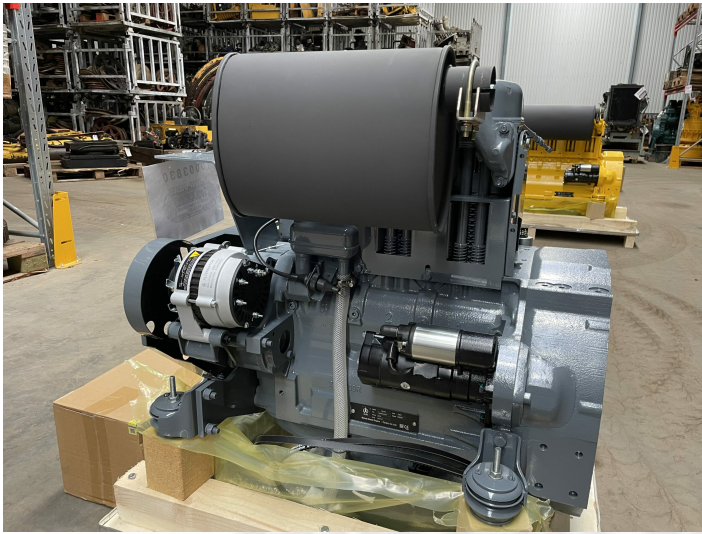

Deutz F3L912-G48 engine

PRODUCT NO.: 10003830

Serial no.: 2400049-G48

Condition: New

Horsepower: 48,28 hp

RPM: 2300

Weight: 400 kg

Brand: Deutz

kW: 36

Engine Type: Diesel

Gallery