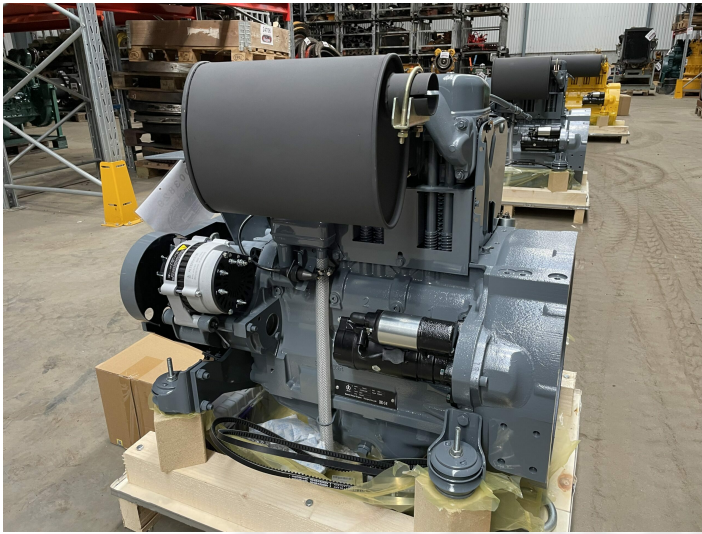

Deutz F3L912-G48 engine

PRODUCT NO.: 10003829

Serial no.: 2400048-G48

Condition: New

Horsepower: 48,28 hp

RPM: 2300

Weight: 400 kg

Brand: Deutz

kW: 36

Engine Type: Diesel

Gallery