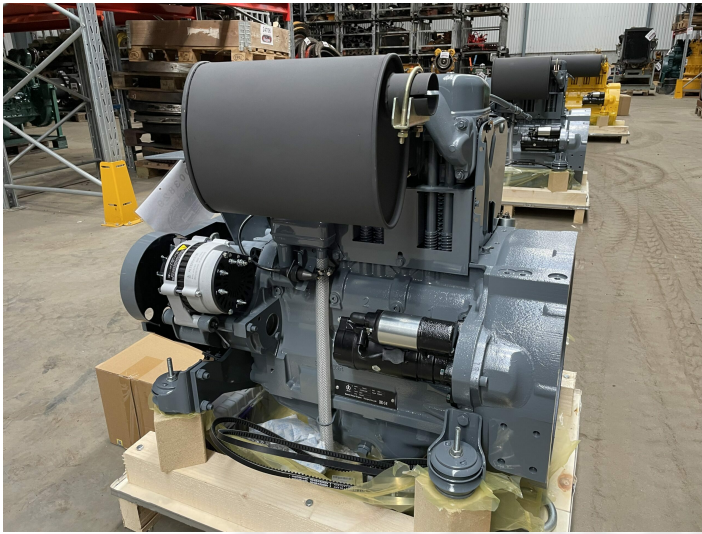

Deutz F3L912-G48 engine

PRODUCT NO.: 10003829

Serial no.: 2400048-G48

Condition: New

Horsepower: 48,28 hp

RPM: 2300

Weight: 400 kg

Brand: Deutz

kW: 36

Engine Type: diesel

Gallery