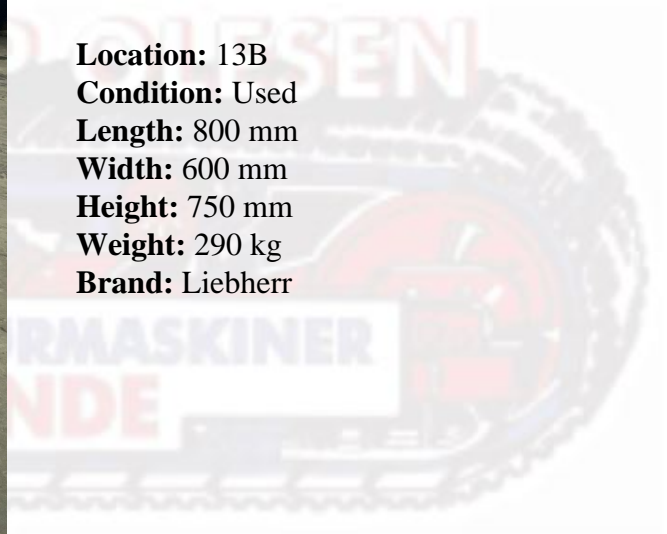

Swing gear ex. Liebherr R936NLC s/n WLHZ1147T2C040717, year 2015

PRODUCT NO.: 24718

Location: 13B
Condition: Used
Length: 800 mm
Width: 600 mm
Height: 750 mm
Weight: 290 kg
Brand: Liebherr

Description

Incl. hydraulic motor.