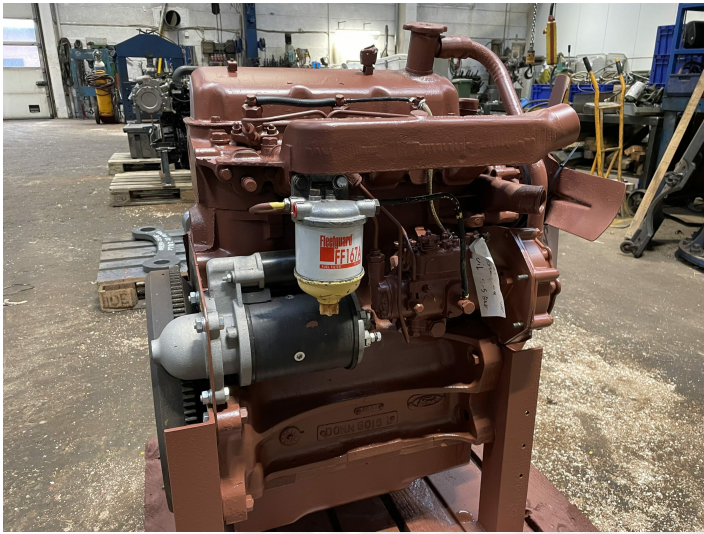

Ford engine 4 cyl. ex. Ford 550/555

PRODUCT NO.: 24954

Location: 6A

Condition: Used

Length: 800 mm

Width: 600 mm

Height: 1000 mm

Weight: 600 kg

Brand: Ford

Engine Type: diesel

Description

Tested OK. Olie pressure: 4-5 bar. In good condition.

Gallery