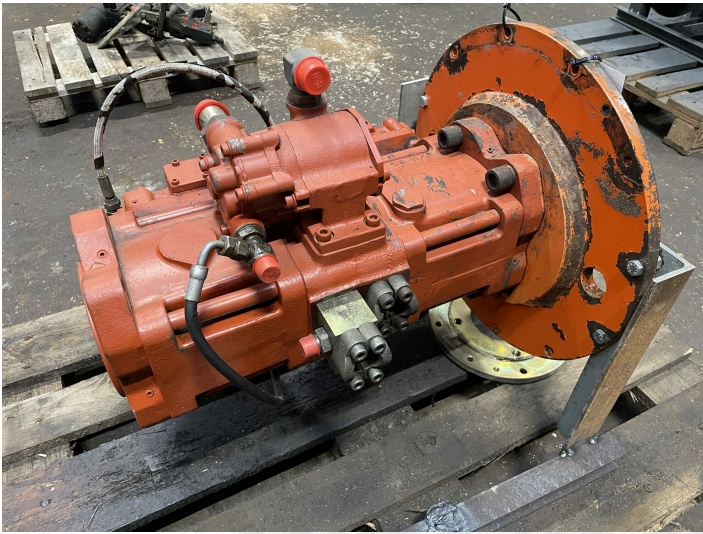

Kawasaki hydraulic pump ex. Volvo EC460

PRODUCT NO.: 24953

Location: 17A

Condition: Used

Length: 700 mm

Width: 550 mm

Height: 750 mm

Weight: 400 kg