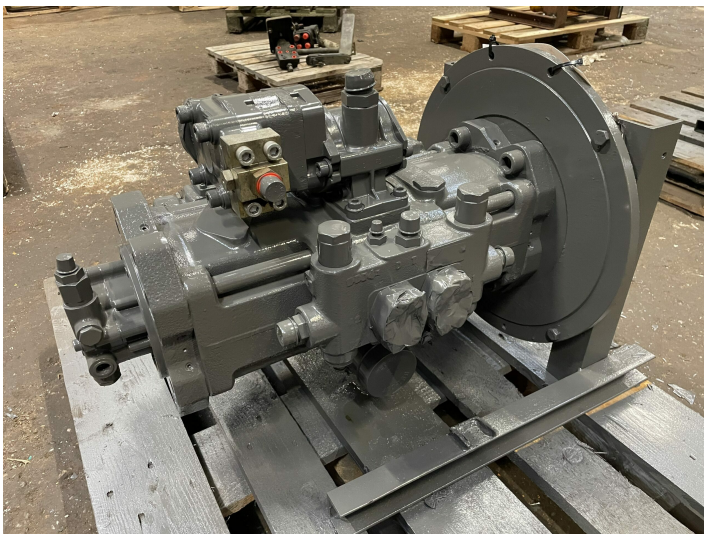

Kawasaki hydraulic pump ex. New Holland E265 - year 2007

PRODUCT NO.: 24951

Condition: Used

Length: 700 mm

Width: 540 mm

Height: 660 mm

Weight: 400 kg

Brand: Kawasaki