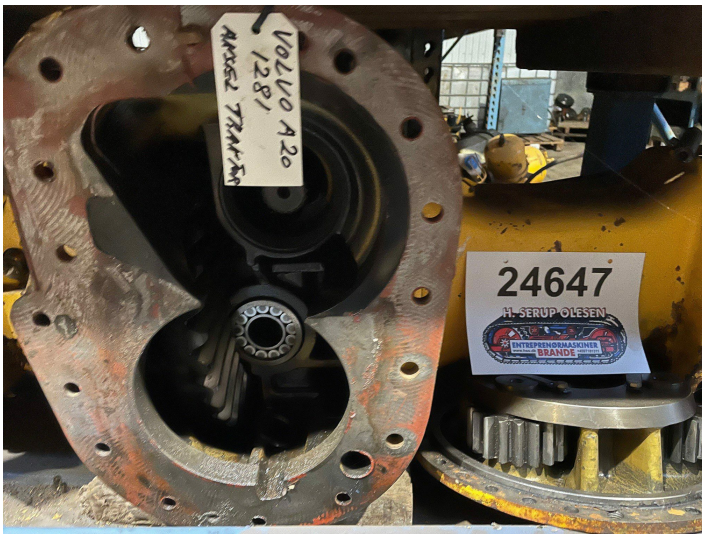

Front axle ex. Volvo A20

PRODUCT NO.: 24647

Condition: Used

Brand: Volvo

Description

ex. A20 serial no. 1281 Can be sold as parts

Gallery