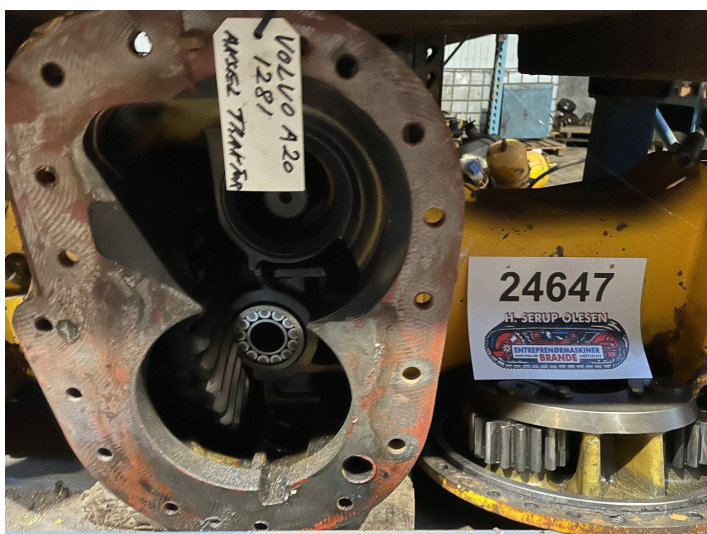

Front axle ex. Volvo A20

PRODUCT NO.: 24647

Condition: Used

Brand: Volvo

Description

ex. A20 serial no. 1281 Can be sold as parts

Gallery