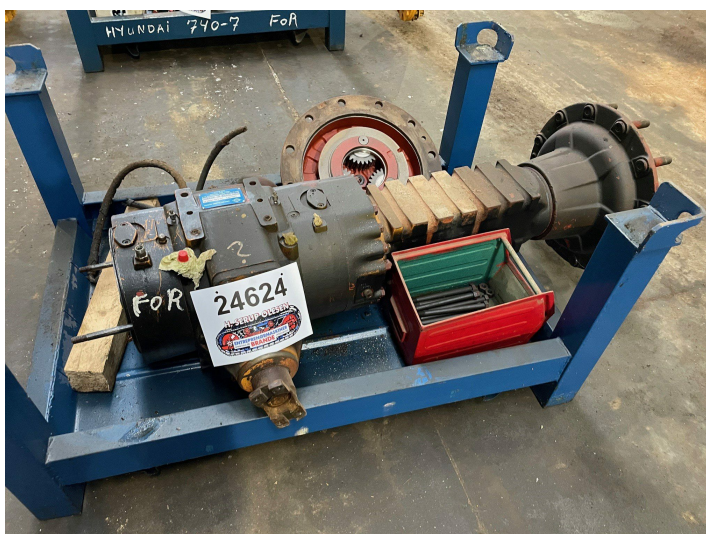

# Front axle ex. Hyundai HL740-3

**PRODUCT NO.:** 24624

**Year:** 2000

**Condition:** Used

**Brand:** Hyundai

## Description

Ex. HL740-3, serial no. W0647, year 2000 Can be sold as parts