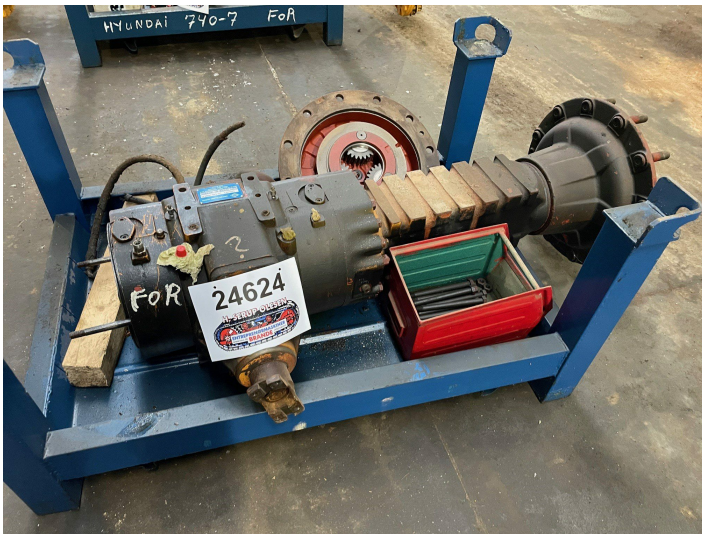

Front axle ex. Hyundai HL740-3

PRODUCT NO.: 24624

Year: 2000

Condition: Used

Brand: Hyundai

Description

Ex. HL740-3, serial no. W0647, year 2000 Can be sold as parts

Gallery