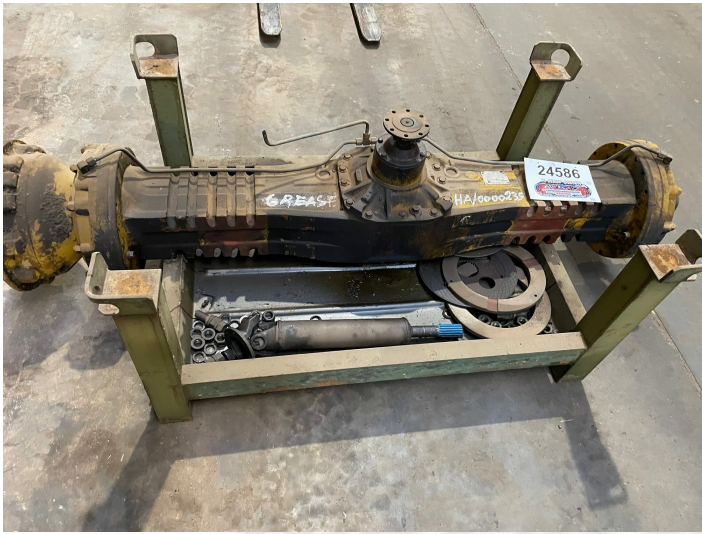

Front axle ex. Hydrema 906

PRODUCT NO.: 24586

Condition: Used
Brand: Hydrema

Description

Axle type 717 Can be sold as parts

Gallery