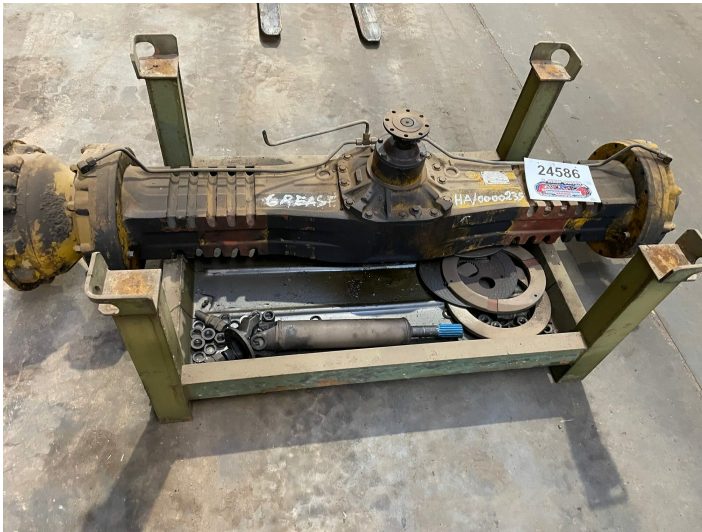

Front axle ex. Hydrema 906

PRODUCT NO.: 24586

Condition: Used
Brand: Hydrema

Description

Axle type 717 Can be sold as parts

Gallery