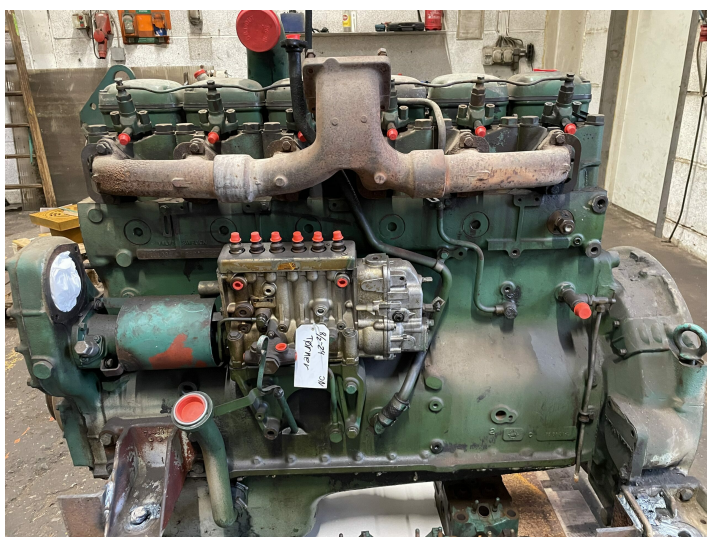

Volvo TD100A engine - only for spare parts

PRODUCT NO.: 24852

Serial no.: 269*76927

Location: 3A

Condition: Used

Length: 1300 mm

Width: 800 mm

Height: 1400 mm

Weight: 1200 kg

Brand: Volvo

Gallery