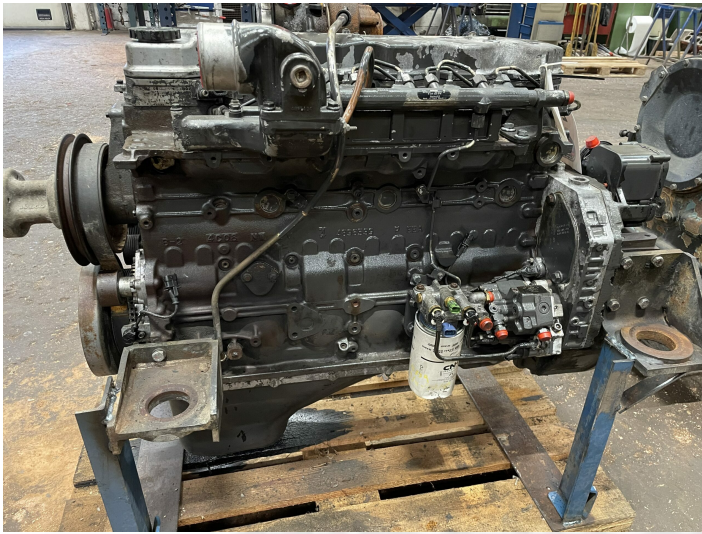

CNH engine F4AE0634L ex. NH E265

PRODUCT NO.: 24884

Serial no.: *D101

Location: 19D

Condition: Used

Length: 1200 mm

Width: 850 mm

Height: 1200 mm

Weight: 1000 kg

Brand: CNH

Description

Fan s/no. D4AE43B30A ex. NH E265, year 2007 Good running condition

Gallery