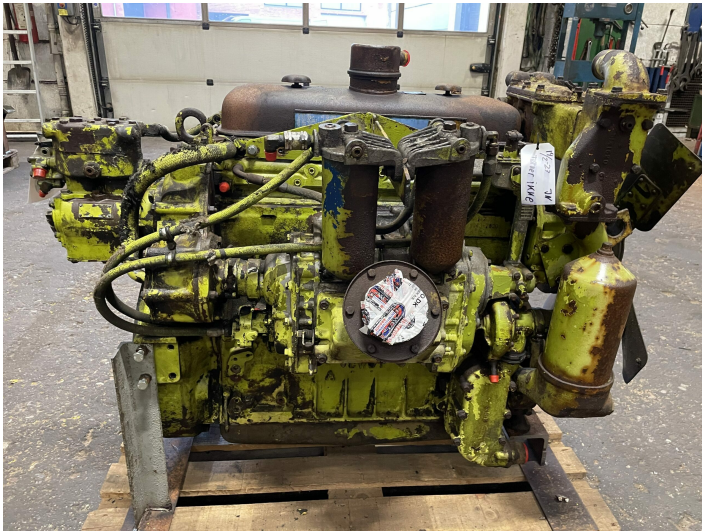

# Detroit 4-71 engine, model 10435000 ex. Terex 7241 - only for parts

**PRODUCT NO.:** 24867

**Serial no.:** 4A02224

**Location:** 5B

**Condition:** Used

**Length:** 1400 mm

**Width:** 800 mm

**Height:** 1150 mm

**Weight:** 1000 kg

**Brand:** Detroit

**Engine Type:** Diesel

## Description

Engine is stuck.