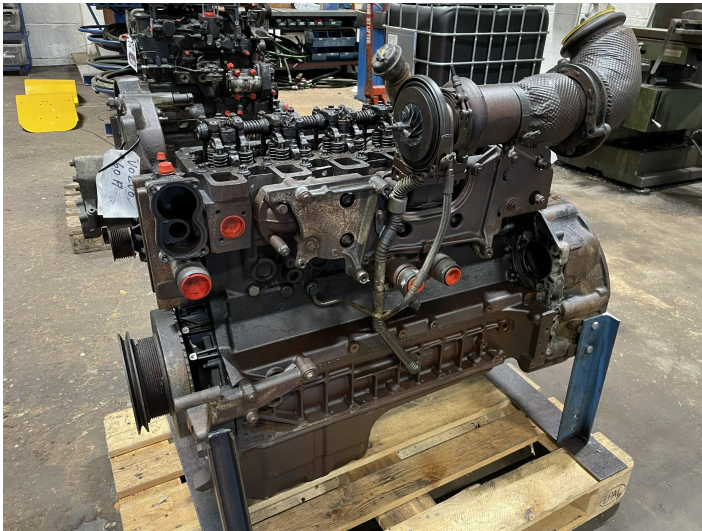

Volvo D6J Engine for parts or rebuilt ex. Volvo L60H

PRODUCT NO.: 24784

Location: 8B

Condition: Used

Length: 1100 mm

Width: 700 mm

Height: 1200 mm

Weight: 1000 kg

Brand: Volvo

Gallery