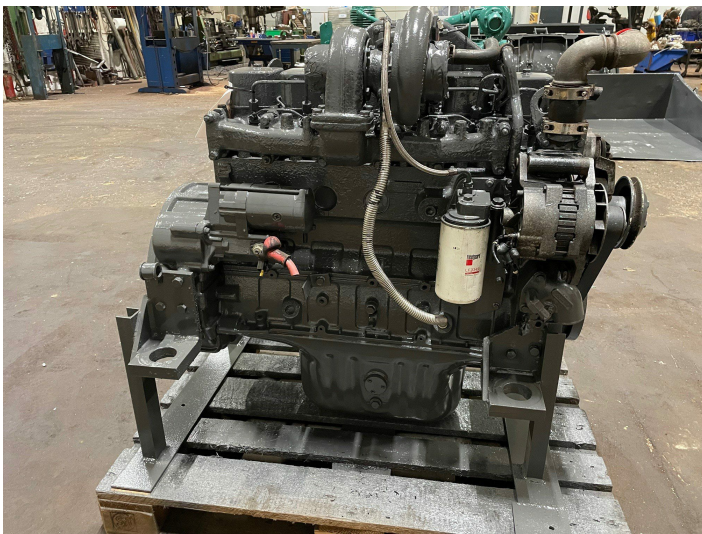

Cummins 3.59/5.9 engine ex. Volvo EC210LC s/no. 04574

PRODUCT NO.: 24638

Location: 11A

Condition: Used

Horsepower: 138,13 hp

RPM: 2200

Length: 1200 mm

Width: 800 mm

Height: 1200 mm

Weight: 1000 kg

Brand: Cummins

kW: 103

Engine Type: Diesel

Gallery