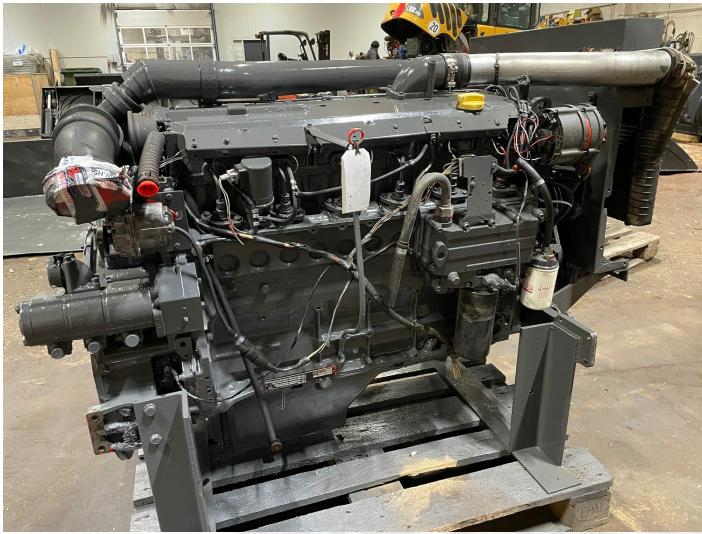

Deutz BF6M 1013 CP engine ex. O&K RH9

PRODUCT NO.: 24636

Location: 16A

Condition: Used

Horsepower: 214,56 hp

RPM: 2000

Length: 1600 mm

Width: 950 mm

Height: 1300 mm

Weight: 1200 kg

Brand: Deutz

kW: 160

Engine Type: Diesel

Description

Motor no. 00118710 Works well

Gallery