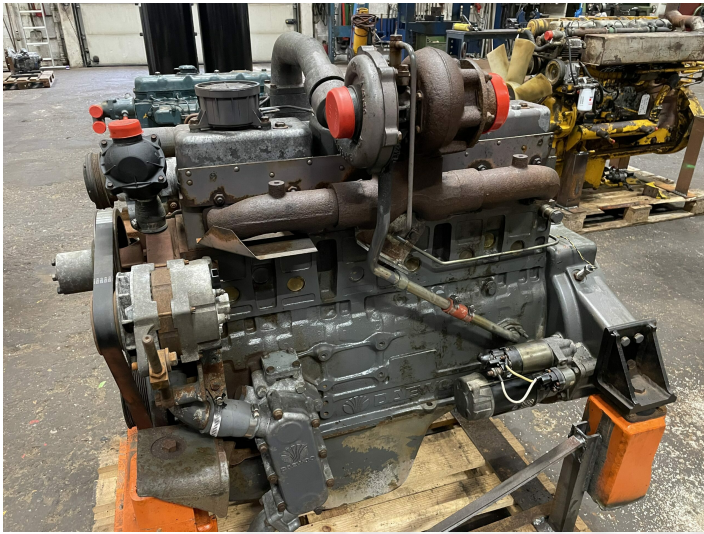

Daewoo D1146TI

PRODUCT NO.: 24886

Location: 7B

Condition: Used

Length: 1300 mm

Width: 800 mm

Height: 1300 mm

Weight: 1200 kg

Brand: Daewoo

kW: 121

Description

Ex. Daewoo Solar 250LC-V.

Gallery