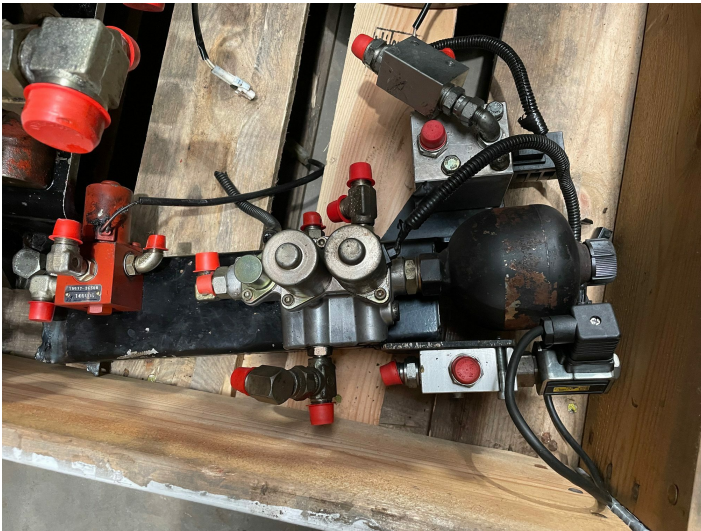

Different hydraulic parts ex. Takeuchi TB1140 s/n 51400054 - year 2004

PRODUCT NO.: 24543

Location: 13B

Condition: Used

Brand: Takeuchi

Gallery