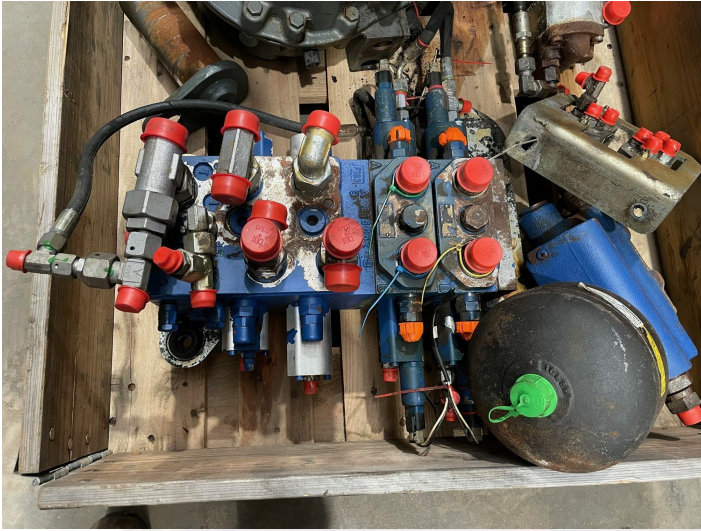

Valve block ex. Liebherr L542 s/n VATZ1269HZB040101 - year 2015.

PRODUCT NO.: 24519 1

Location: 6A

Condition: Used

Brand: Liebherr

Gallery