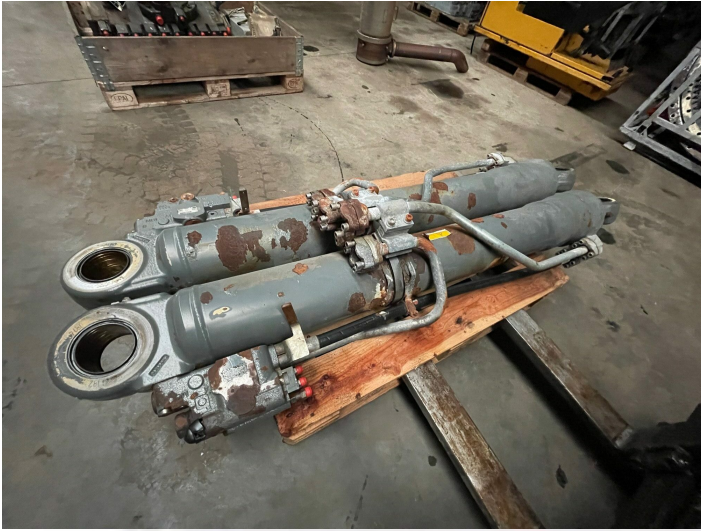

Boom cylinder(lifting cylinder) ex. Liebherr R936NLC - year 2015 - 2 pcs.

PRODUCT NO.: 24714

Location: 12A

Condition: Used

Length: 2000 mm

Width: 350 mm

Height: 350 mm

Brand: Liebherr

Cylinder Type: Boom Cylinder (Lifting Cylinder)

Description

Price is each.

Gallery