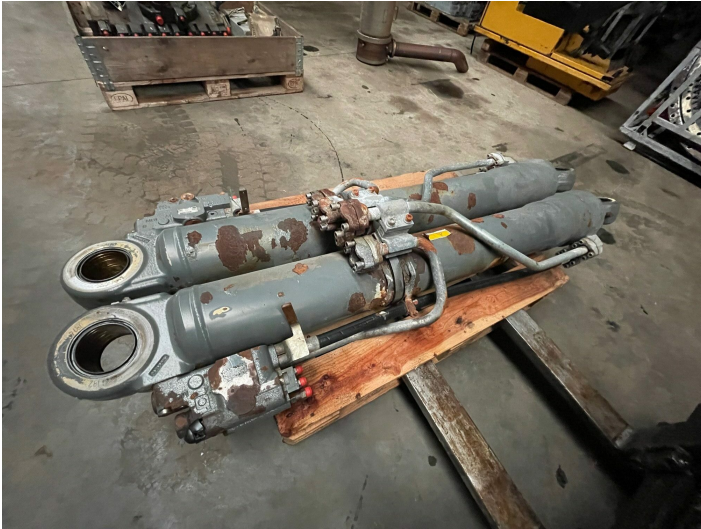

Boom cylinder(lifting cylinder) ex. Liebherr R936NLC - year 2015 - 2 pcs.

PRODUCT NO.: 24714

Location: 12A

Condition: Used

Length: 2000 mm

Width: 350 mm

Height: 350 mm

Brand: Liebherr

Cylinder Type: Boom Cylinder (Lifting Cylinder)

Description

Price is each.

Gallery