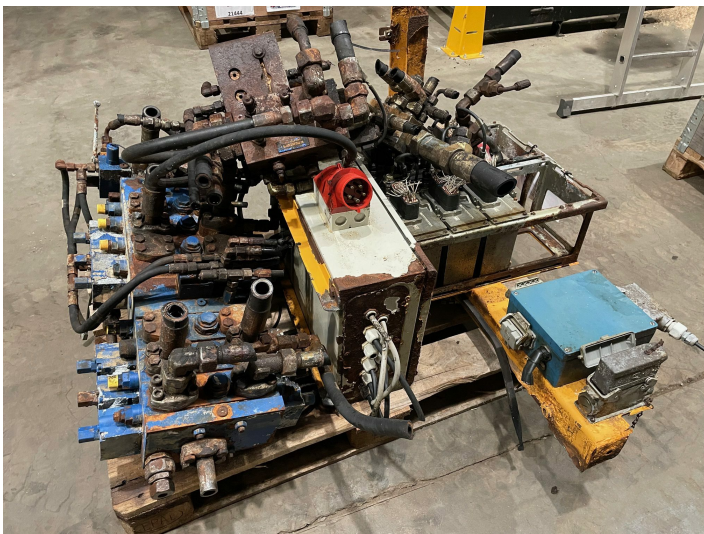

# Liebherr R936NLC Diff. hydraulic parts + electric boxes (crane part)

---

**PRODUCT NO.: 24742**

**Location: 6A**

**Year: 2015**

**Condition: Used**

**Brand: Liebherr**

## Gallery