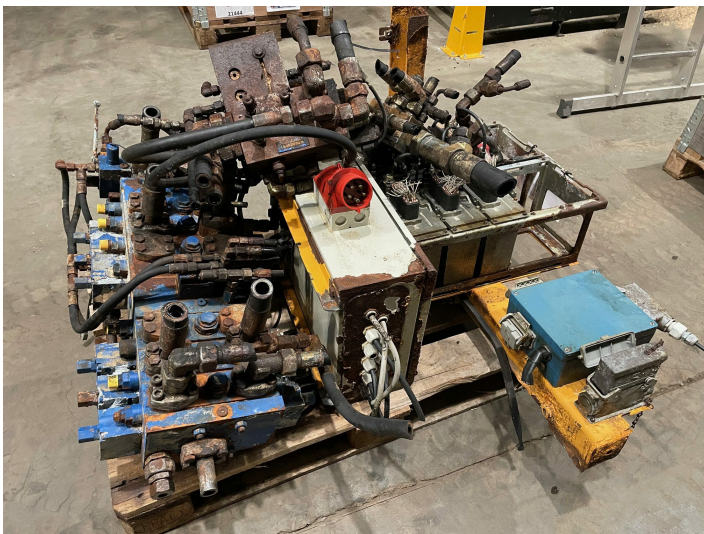

Liebherr R936NLC Diff. hydraulic parts + electric boxes (crane part)

PRODUCT NO.: 24742

Location: 6A

Year: 2015

Condition: Used

Brand: Liebherr

Gallery