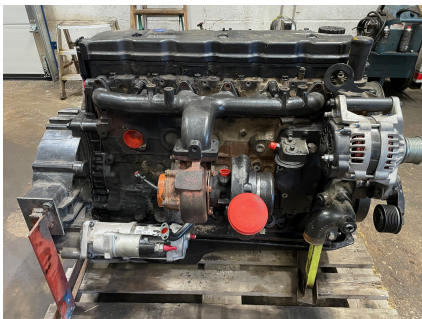

Cummins QSB6.7 engine - for parts or rebuilt

PRODUCT NO.: 24588

Serial no.: 8CEXL0409AAC

Location: 10B

Condition: Used

Horsepower: 160 hp

RPM: 2500

Length: 1200 mm

Width: 800 mm

Height: 1300 mm

Weight: 1000 kg

Brand: Cummins

Engine Type: diesel

Description

CPL 0427 EPA Model Name Two valves missing otherwise ok

Gallery