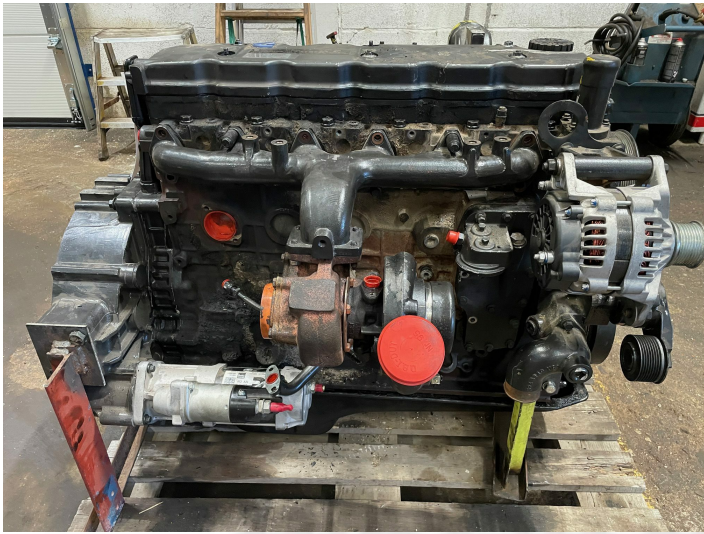

Cummins QSB6.7 engine - for parts or rebuilt