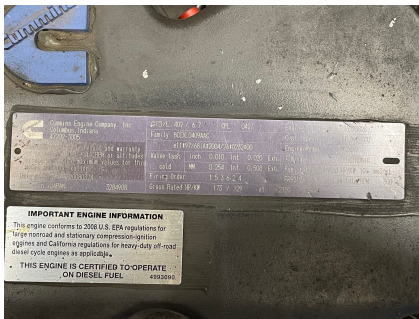

Cummins QSB6.7 engine - for parts or rebuilt

PRODUCT NO.: 24588

Serial no.: 8CEXL0409AAC

Location: 10B

Condition: Used

Horsepower: 160 hp

RPM: 2500

Length: 1200 mm

Width: 800 mm

Height: 1300 mm

Weight: 1000 kg

Brand: Cummins

Engine Type: diesel

Description

CPL 0427 EPA Model Name Two valves missing otherwise ok

Gallery