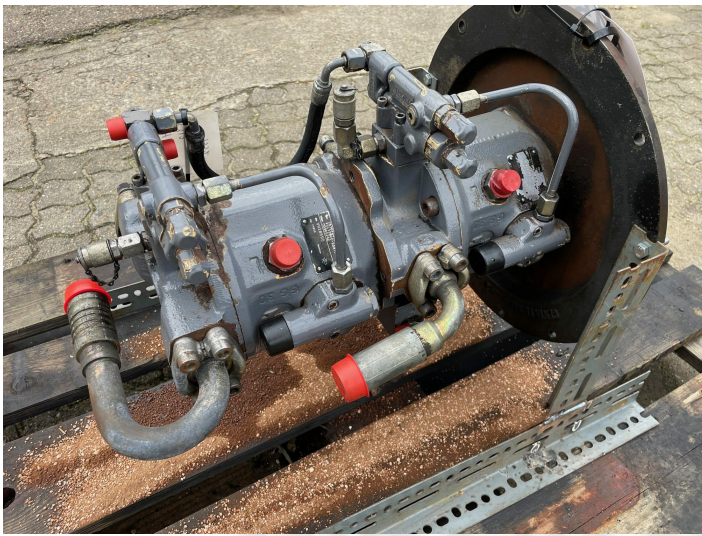

Hydr. pump ex. Liebherr R312, Rexroth

PRODUCT NO.: 24550

Serial no.: VH28690

Location: 18A

Year: 1997

Condition: Used

Length: 600 mm

Width: 400 mm

Height: 620 mm

Weight: 150 kg

Brand: Rexroth

Hours: 7375

Description

Type 2A10V045DFSA/31A

Gallery