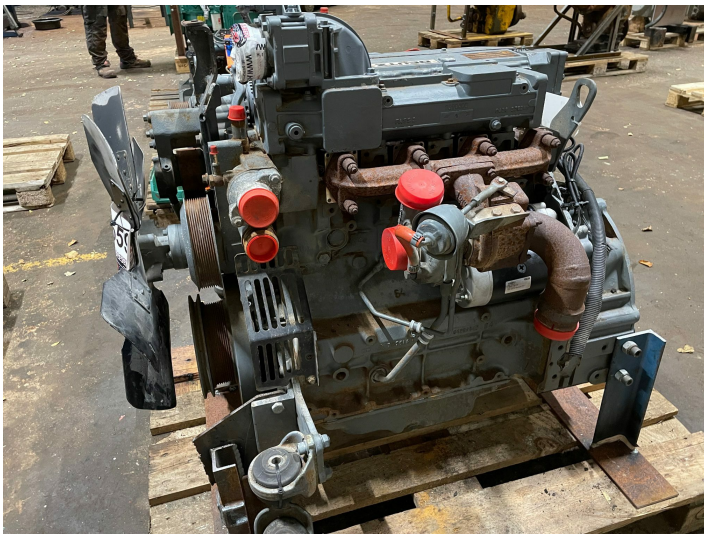

Deutz TCD2012 L04 2V engine

PRODUCT NO.: 24559

Serial no.: 10337283

Location: 12B

Condition: Used

Horsepower: 122 hp

RPM: 2200

Length: 1000 mm

Width: 700 mm

Height: 1000 mm

Weight: 680 kg

Brand: Deutz

Engine Type: Diesel

Description

Family no. 7DZXL04.1080. Good condition. Tested OK. 3.5 bar.

Gallery