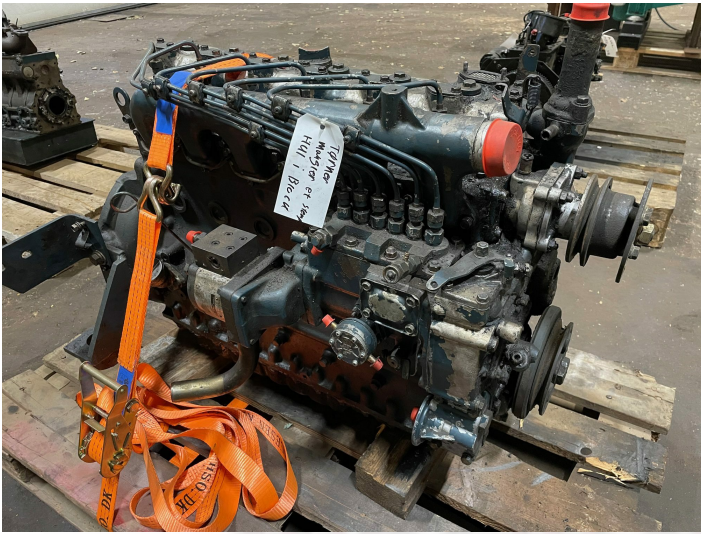

# Kubota S2600D engine - only for parts.

---

**PRODUCT NO.:** 24556

**Location:** 13B

**Condition:** Used

**Length:** 900 mm

**Width:** 460 mm

**Height:** 700 mm

**Weight:** 350 kg

**Brand:** Kubota

**Engine Type:** diesel

## Description

Hole in the engine block. 1 piston is missing. Engine turns.