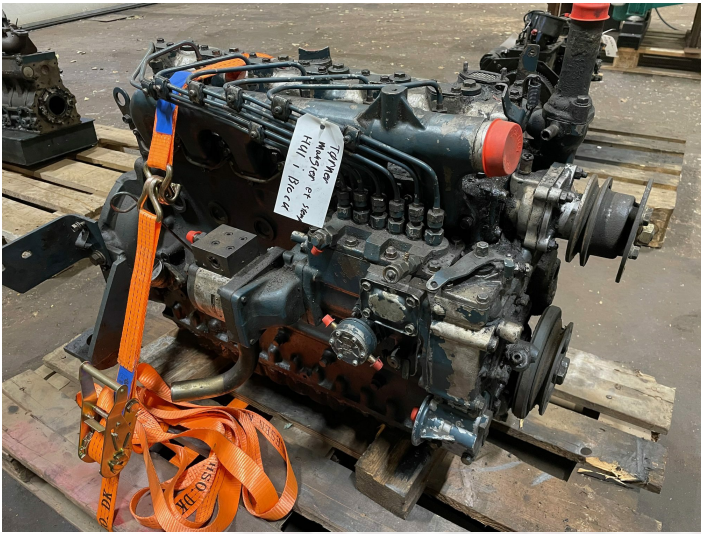

Kubota S2600D engine - only for parts.

PRODUCT NO.: 24556

Location: 13B

Condition: Used

Length: 900 mm

Width: 460 mm

Height: 700 mm

Weight: 350 kg

Brand: Kubota

Engine Type: Diesel

Description

Hole in the engine block. 1 piston is missing. Engine turns.

Gallery