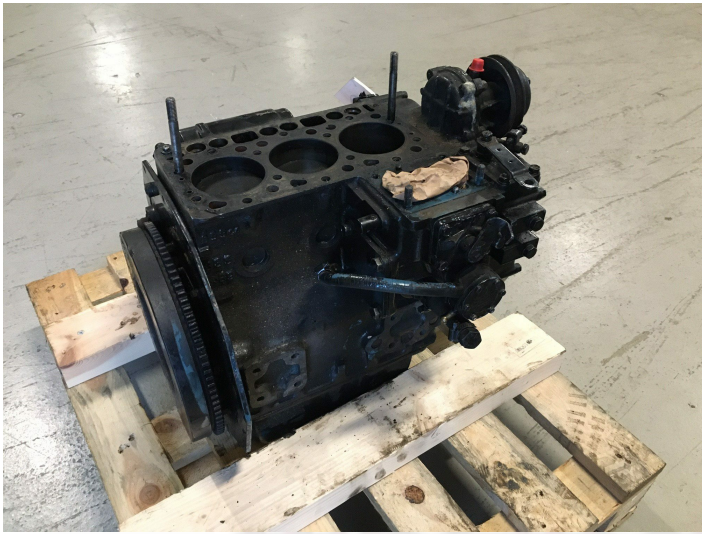

Kubota D850 engine - only for parts.

PRODUCT NO.: 24557

Serial no.: 308559

Location: 13B

Condition: Used

Length: 500 mm

Width: 400 mm

Height: 500 mm

Weight: 180 kg

Brand: Kubota

Engine Type: diesel

Description

Engine turns. Fuel pump sold.

Gallery