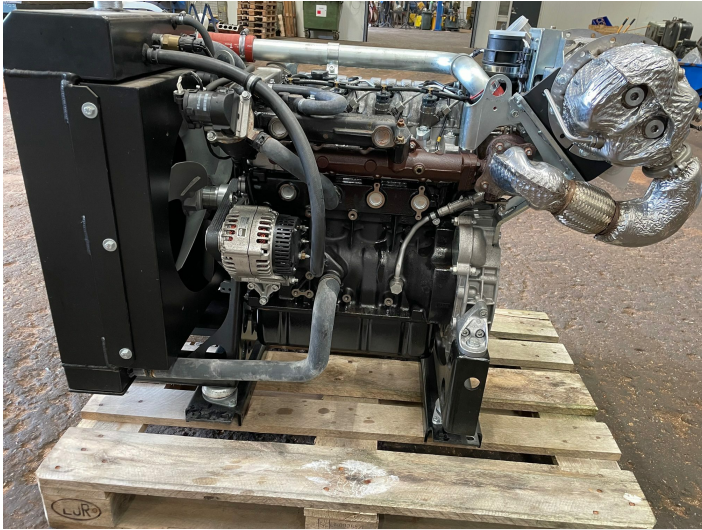

Hatz Model 4H50TICD engine, complete

PRODUCT NO.: 24511

Serial no.: 1650018000006

Location: 13B

Year: 2018

Condition: Unused

RPM: 2800

Length: 1200 mm

Width: 700 mm

Height: 1040 mm

Weight: 1000 kg

Brand: Hatz

kW: 55

Engine Type: Diesel

Description

With cooler, intercooler and el 1.952 Ltr. 313 SAE flange Incl. service box (600x600x700mm/30 kg)