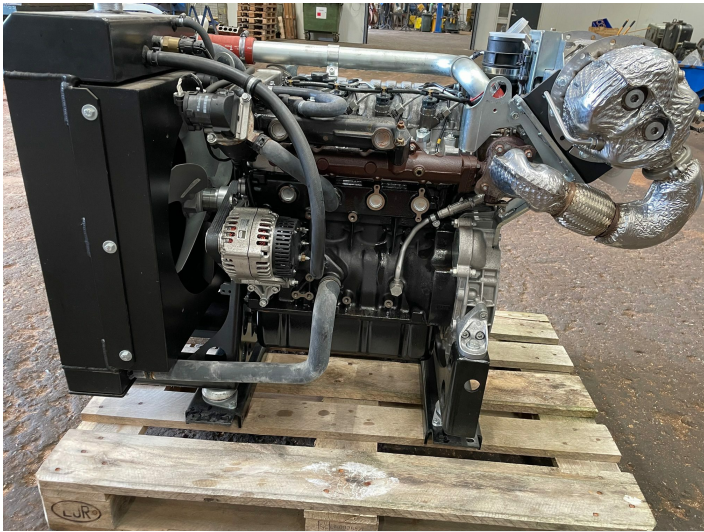

Hatz Model 4H50TICD engine, complete

PRODUCT NO.: 24511

Serial no.: 1650018000006

Location: 13B

Year: 2018

Condition: Unused

RPM: 2800

Length: 1200 mm

Width: 700 mm

Height: 1040 mm

Weight: 1000 kg

Brand: Hatz

kW: 55

Engine Type: diesel

Description

With cooler, intercooler and el 1.952 Ltr. 313 SAE flange Incl. service box (600x600x700mm/30 kg)