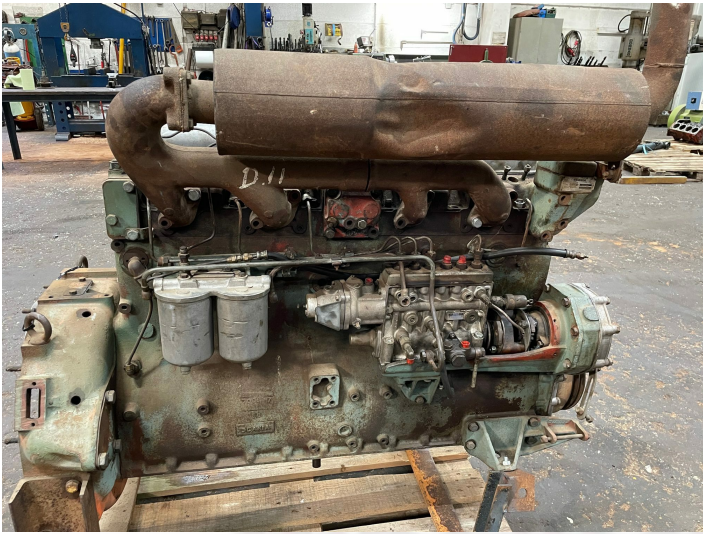

Scania D11R40 engine - only for spare parts

PRODUCT NO.: 24729

Serial no.: 861458

Location: 8B

Condition: Used

Length: 1450 mm

Width: 800 mm

Height: 1450 mm

Weight: 1200 kg

Brand: Scania

Engine Type: Diesel

Description

Turner

Gallery