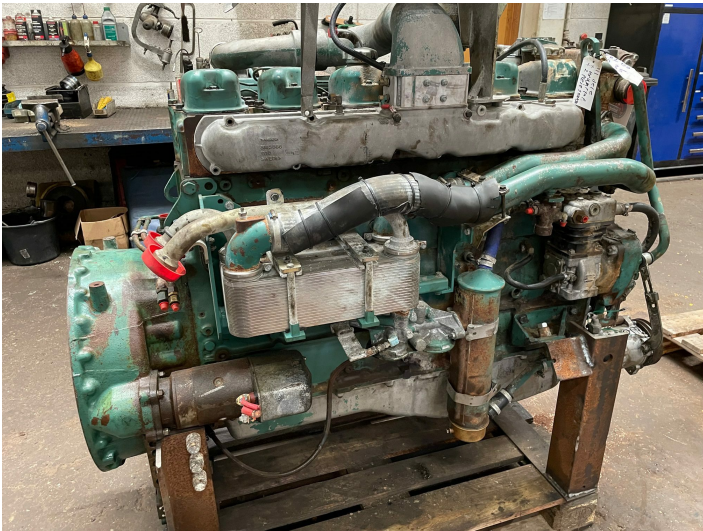

Volvo TD122FL engine ex. Volvo A35 6x6, s/no. 2141 - only for spare parts

PRODUCT NO.: 24725

Serial no.: *142*230089

Location: 6B

Condition: Used

Length: 1550 mm

Width: 900 mm

Height: 1600 mm

Weight: 1500 kg

Brand: Volvo

Description

Crankshaft and 1 pcs. conrod defect (ex. no. 100176)

Gallery