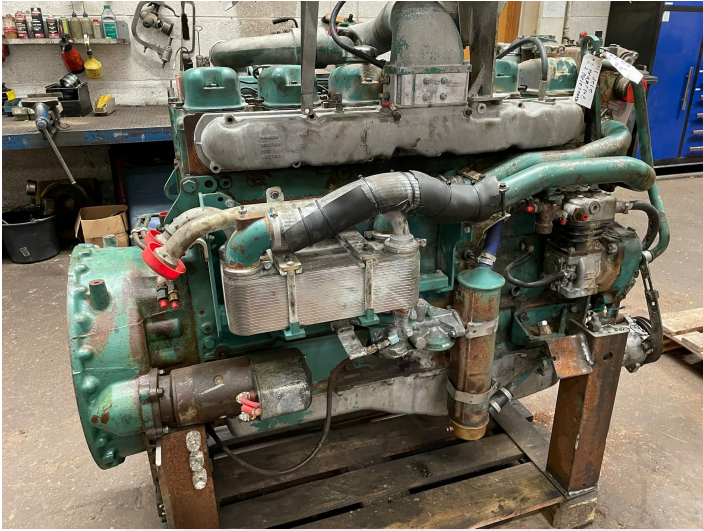

Volvo TD122FL engine ex. Volvo A35 6x6, s/no. 2141 - only for spare parts

PRODUCT NO.: 24725

Serial no.: *142*230089

Location: 6B

Condition: Used

Length: 1550 mm

Width: 900 mm

Height: 1600 mm

Weight: 1500 kg

Brand: Volvo

Description

Crankshaft and 1 pcs. conrod defect (ex. no. 100176)

Gallery