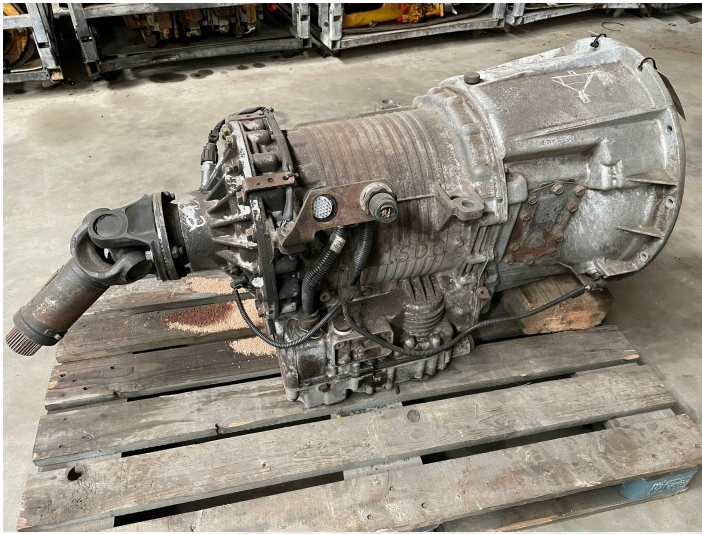

Allison Transmission

PRODUCT NO.: 24279

Serial no.: 29514146

Location: 7A

Condition: Used

Length: 1300 mm

Width: 550 mm

Height: 750 mm