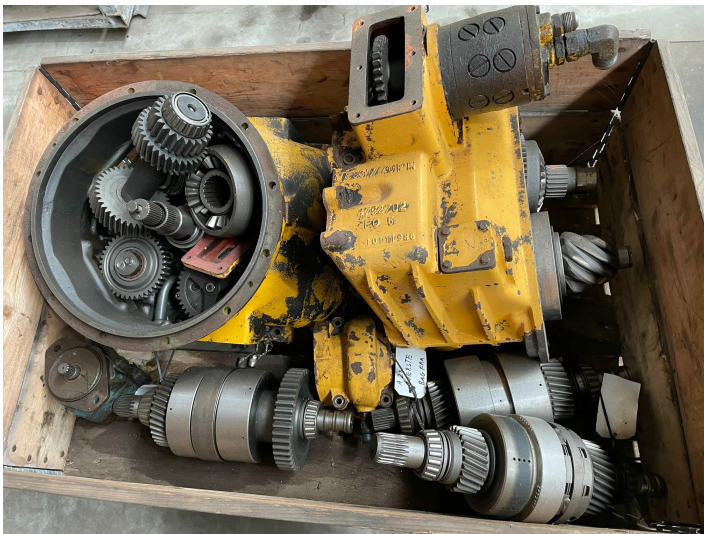

Diff. parts gear box ex. Volvo A20 6x6

PRODUCT NO.: 24261

Location: 16A

Condition: Used

Brand: Volvo

Description

+ hydraulic pump.

Gallery