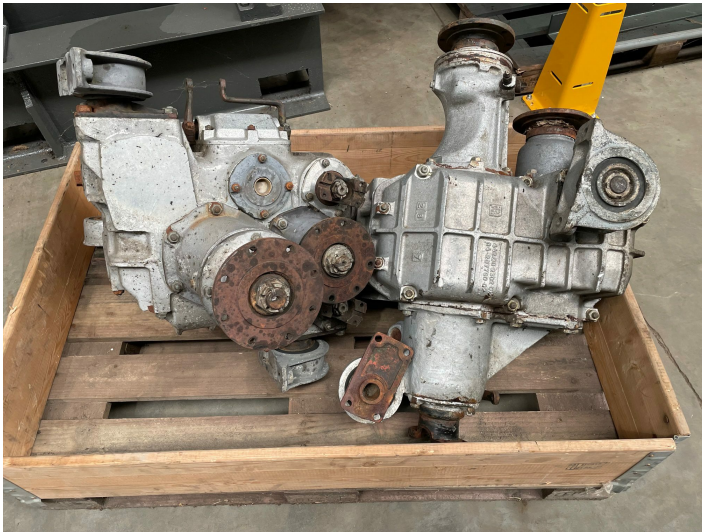

Transfer gearbox - 2 pcs.

PRODUCT NO.: 24272

Location: 7A

Condition: Used

Length: 850 mm

Width: 650 mm

Height: 550 mm

Weight: 300 kg