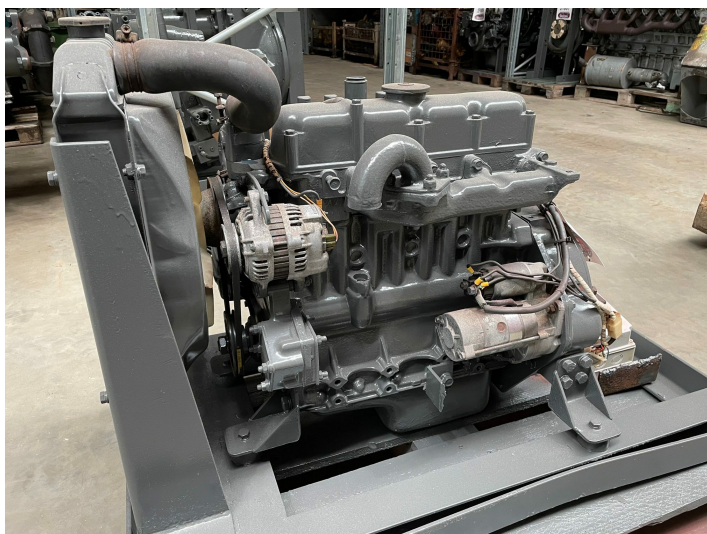

Mitsubishi K4M engine - 1,995 L - ex. Quickscreen

PRODUCT NO.: 24366

Location: 11A

Condition: Used

Horsepower: 40,00 hp

Length: 1200 mm

Width: 800 mm

Height: 900 mm

Weight: 400 kg

Brand: Mitsubishi

kW: 29,83

Engine Type: Diesel

Description

Good running condition.

Gallery