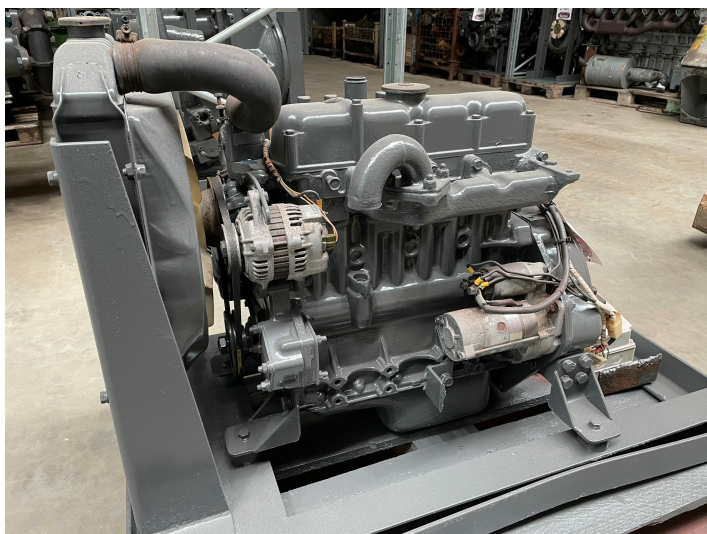

Mitsubishi K4M engine - 1,995 L - ex. Quickscreen

PRODUCT NO.: 24366

Location: 11A

Condition: Used

Horsepower: 40,00 hp

Length: 1200 mm

Width: 800 mm

Height: 900 mm

Weight: 400 kg

Brand: Mitsubishi

kW: 29,83

Engine Type: diesel

Description

Good running condition.

Gallery