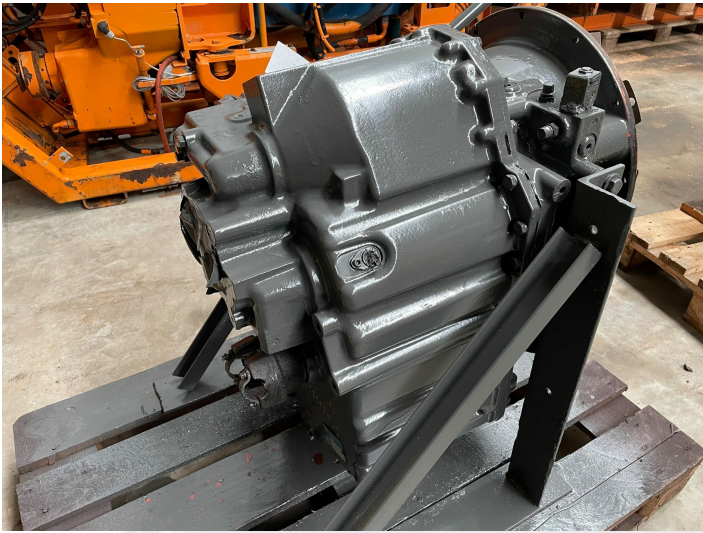

Dana Spicer transmission model 1214FT16491-14 - ex. Fermec 860, year 2003

PRODUCT NO.: 24357

Serial no.: CBEA129375

Location: 2B

Condition: Used

Length: 800 mm

Width: 700 mm

Height: 900 mm

Weight: 400 kg

Brand: Dana Spicer

Gallery