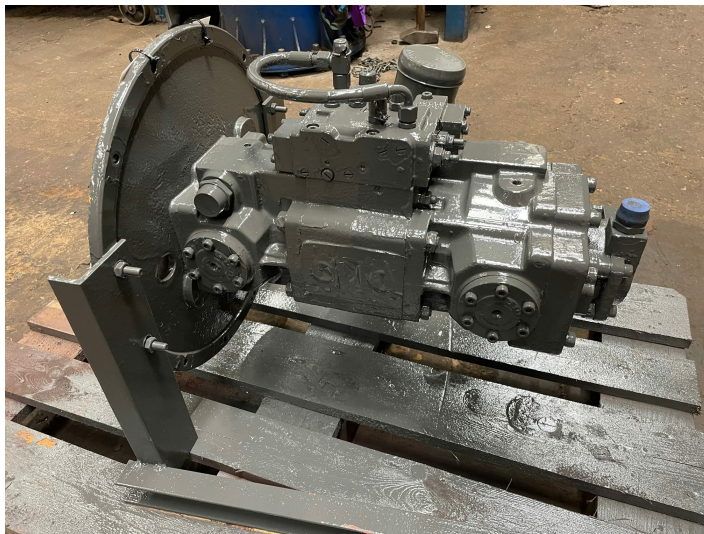

Liebherr hydr. pump ex. Liebherr A914

PRODUCT NO.: 24453

Location: 18A

Year: 2014

Condition: Used

Length: 700 mm

Width: 580 mm

Height: 700 mm

Weight: 450 kg

Brand: Liebherr

Pump Type: Hydraulic

Electric or diesel: Diesel

Description

Good condition

Gallery